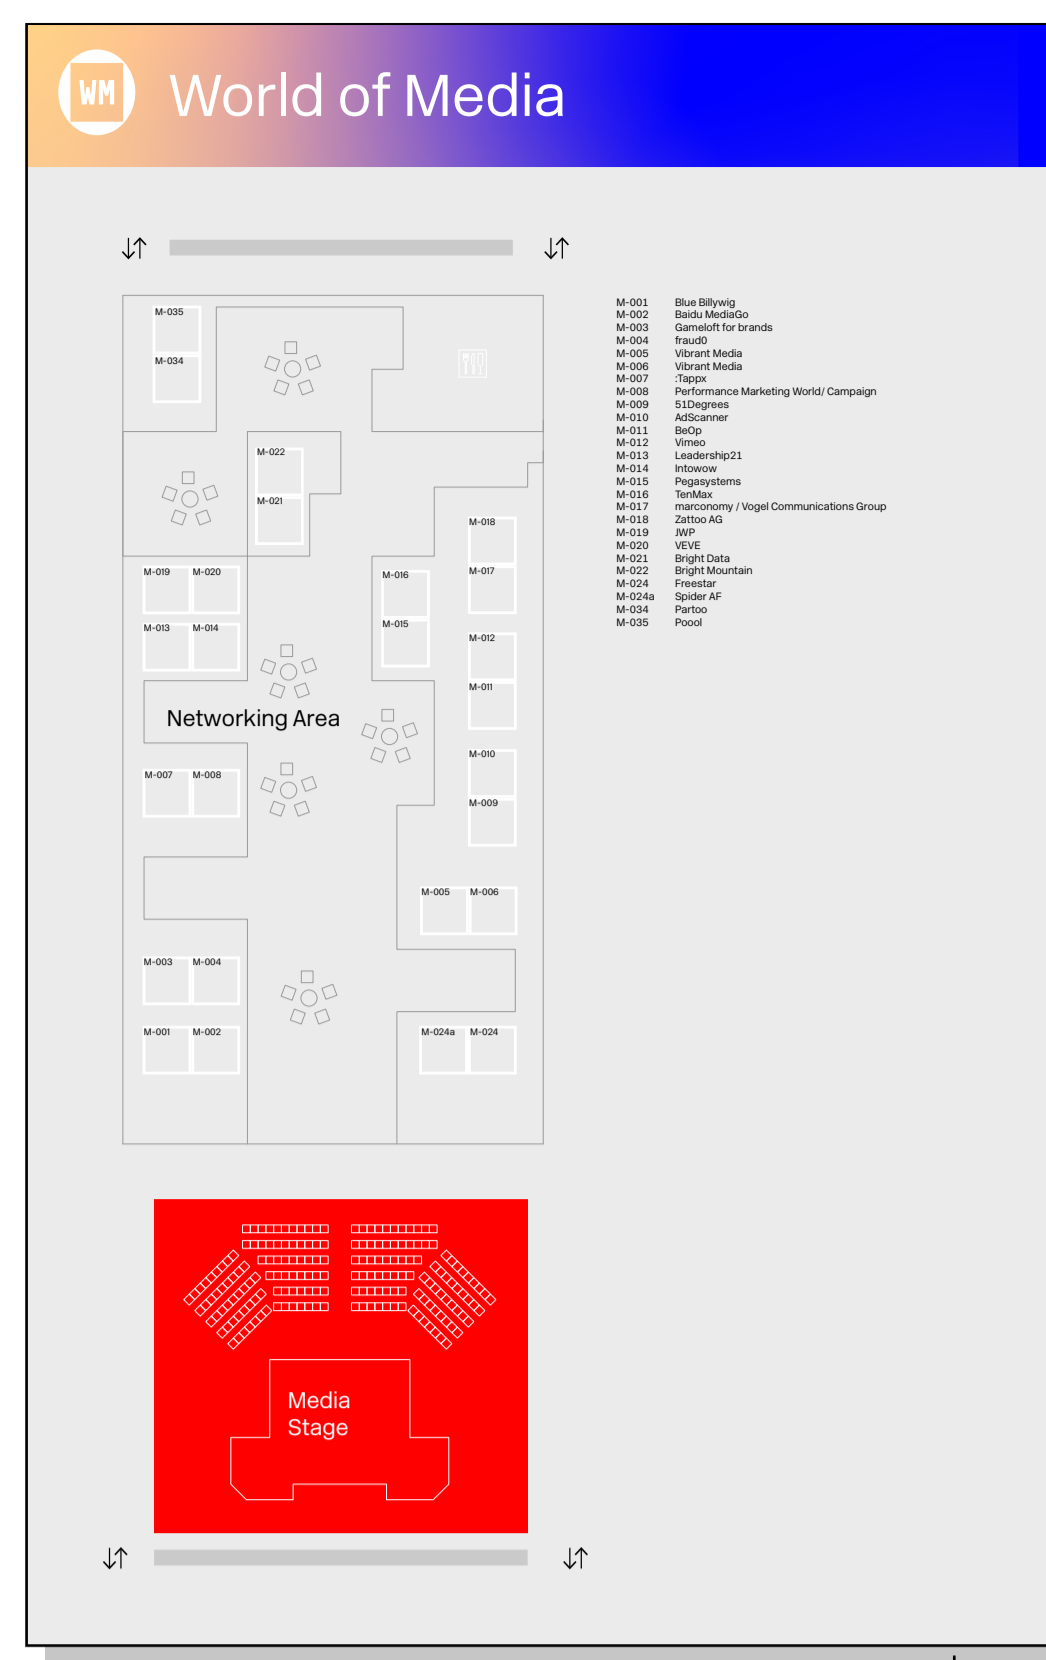

HALL PLAN

DIGITAL MARKETING
EXPO & CONFERENCE 2022

Hall 8

Hall 7

Hall 6

Entrance South

LEGEND

- | | | | |
|--|------------------------|--|---------------------|
| | Toilets | | Service Center |
| | Toilets (barrier-free) | | Elevator |
| | Food & Drinks | | VIP Lounge |
| | Smoking Area | | Parking Lot 21 |
| | WiFi | | Parking Lot 22 |
| | Café | | Taxi Station |
| | Info Point | | Shuttle Bus |
| | First Aid | | Tram Station |
| | Cloak Room | | Underground Station |
| | Escalator | | Local Transport |
| | Lounge Area | | Train Station |
| | Networking Area | | |