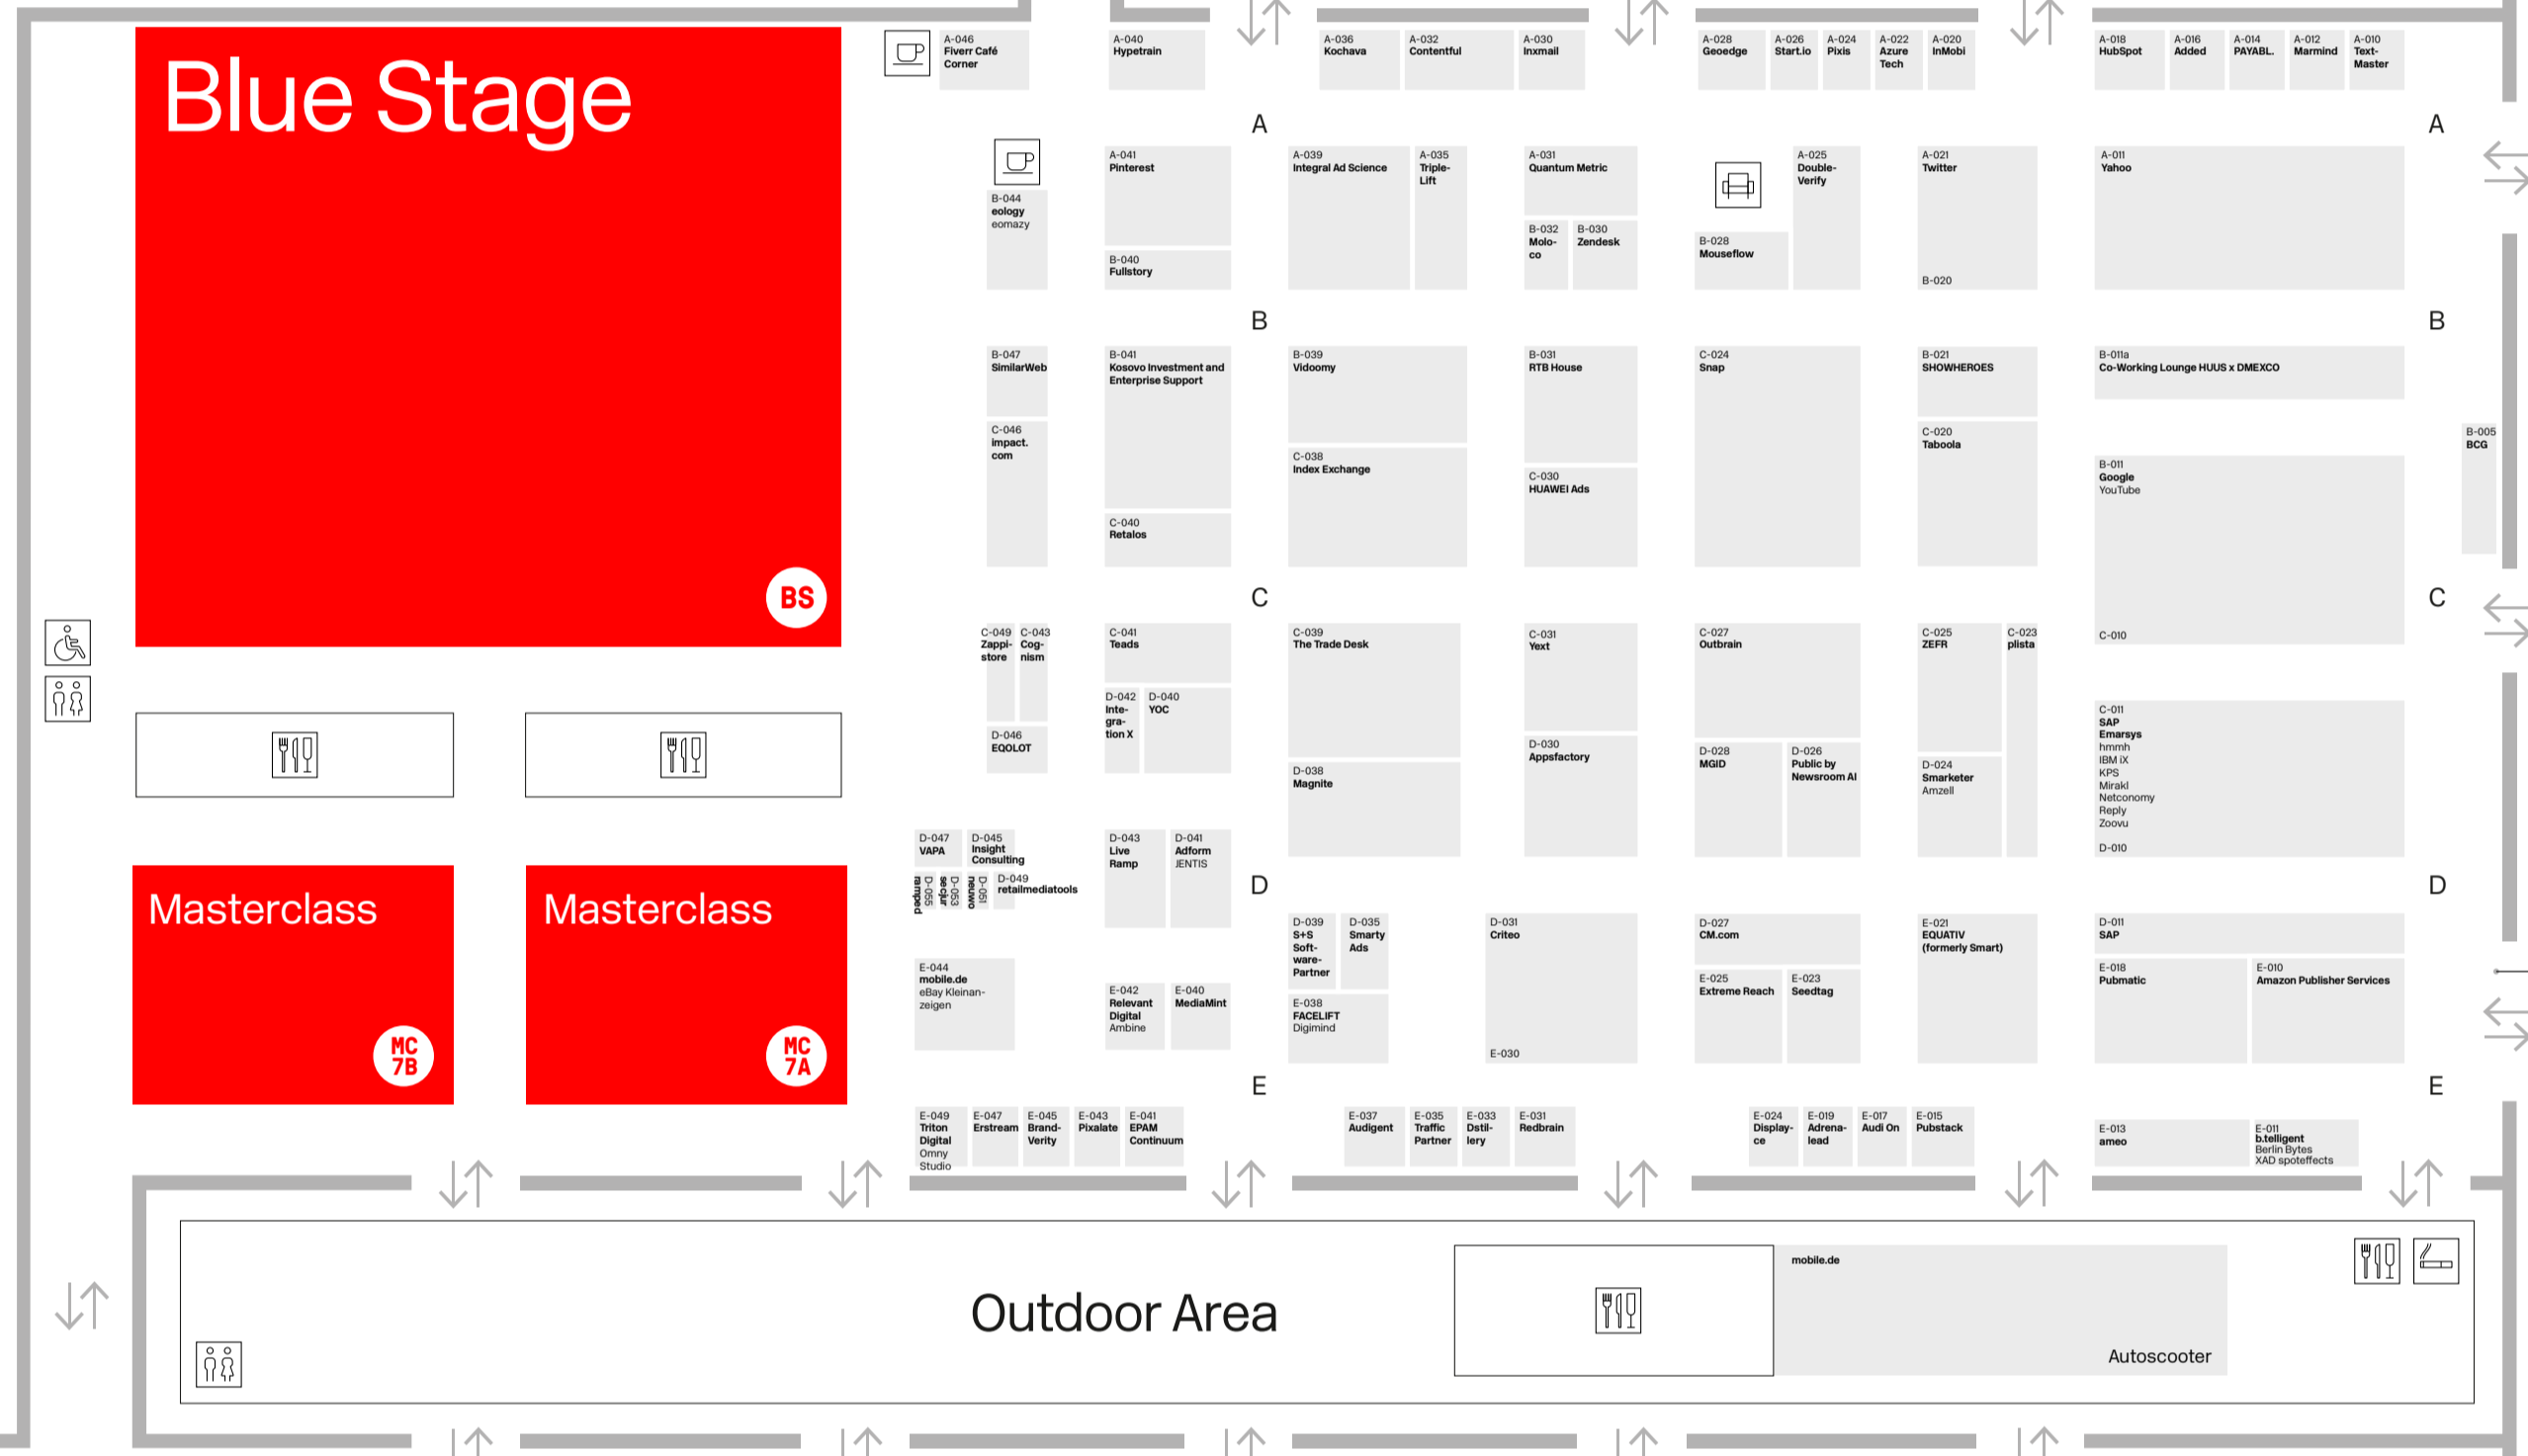

HALL PLAN

DIGITAL MARKETING
EXPO & CONFERENCE 2022

Hall 8

Hall 7

Hall 6

Entrance South

LEGEND

- | | | | |
|--|------------------------|--|---------------------|
| | Toilets | | Service Center |
| | Toilets (barrier-free) | | Elevator |
| | Food & Drinks | | VIP Lounge |
| | Smoking Area | | Parking Lot 21 |
| | WiFi | | Parking Lot 22 |
| | Café | | Taxi Station |
| | Info Point | | Shuttle Bus |
| | First Aid | | Tram Station |
| | Cloak Room | | Underground Station |
| | Escalator | | Local Transport |
| | Lounge Area | | Train Station |
| | Networking Area | | |