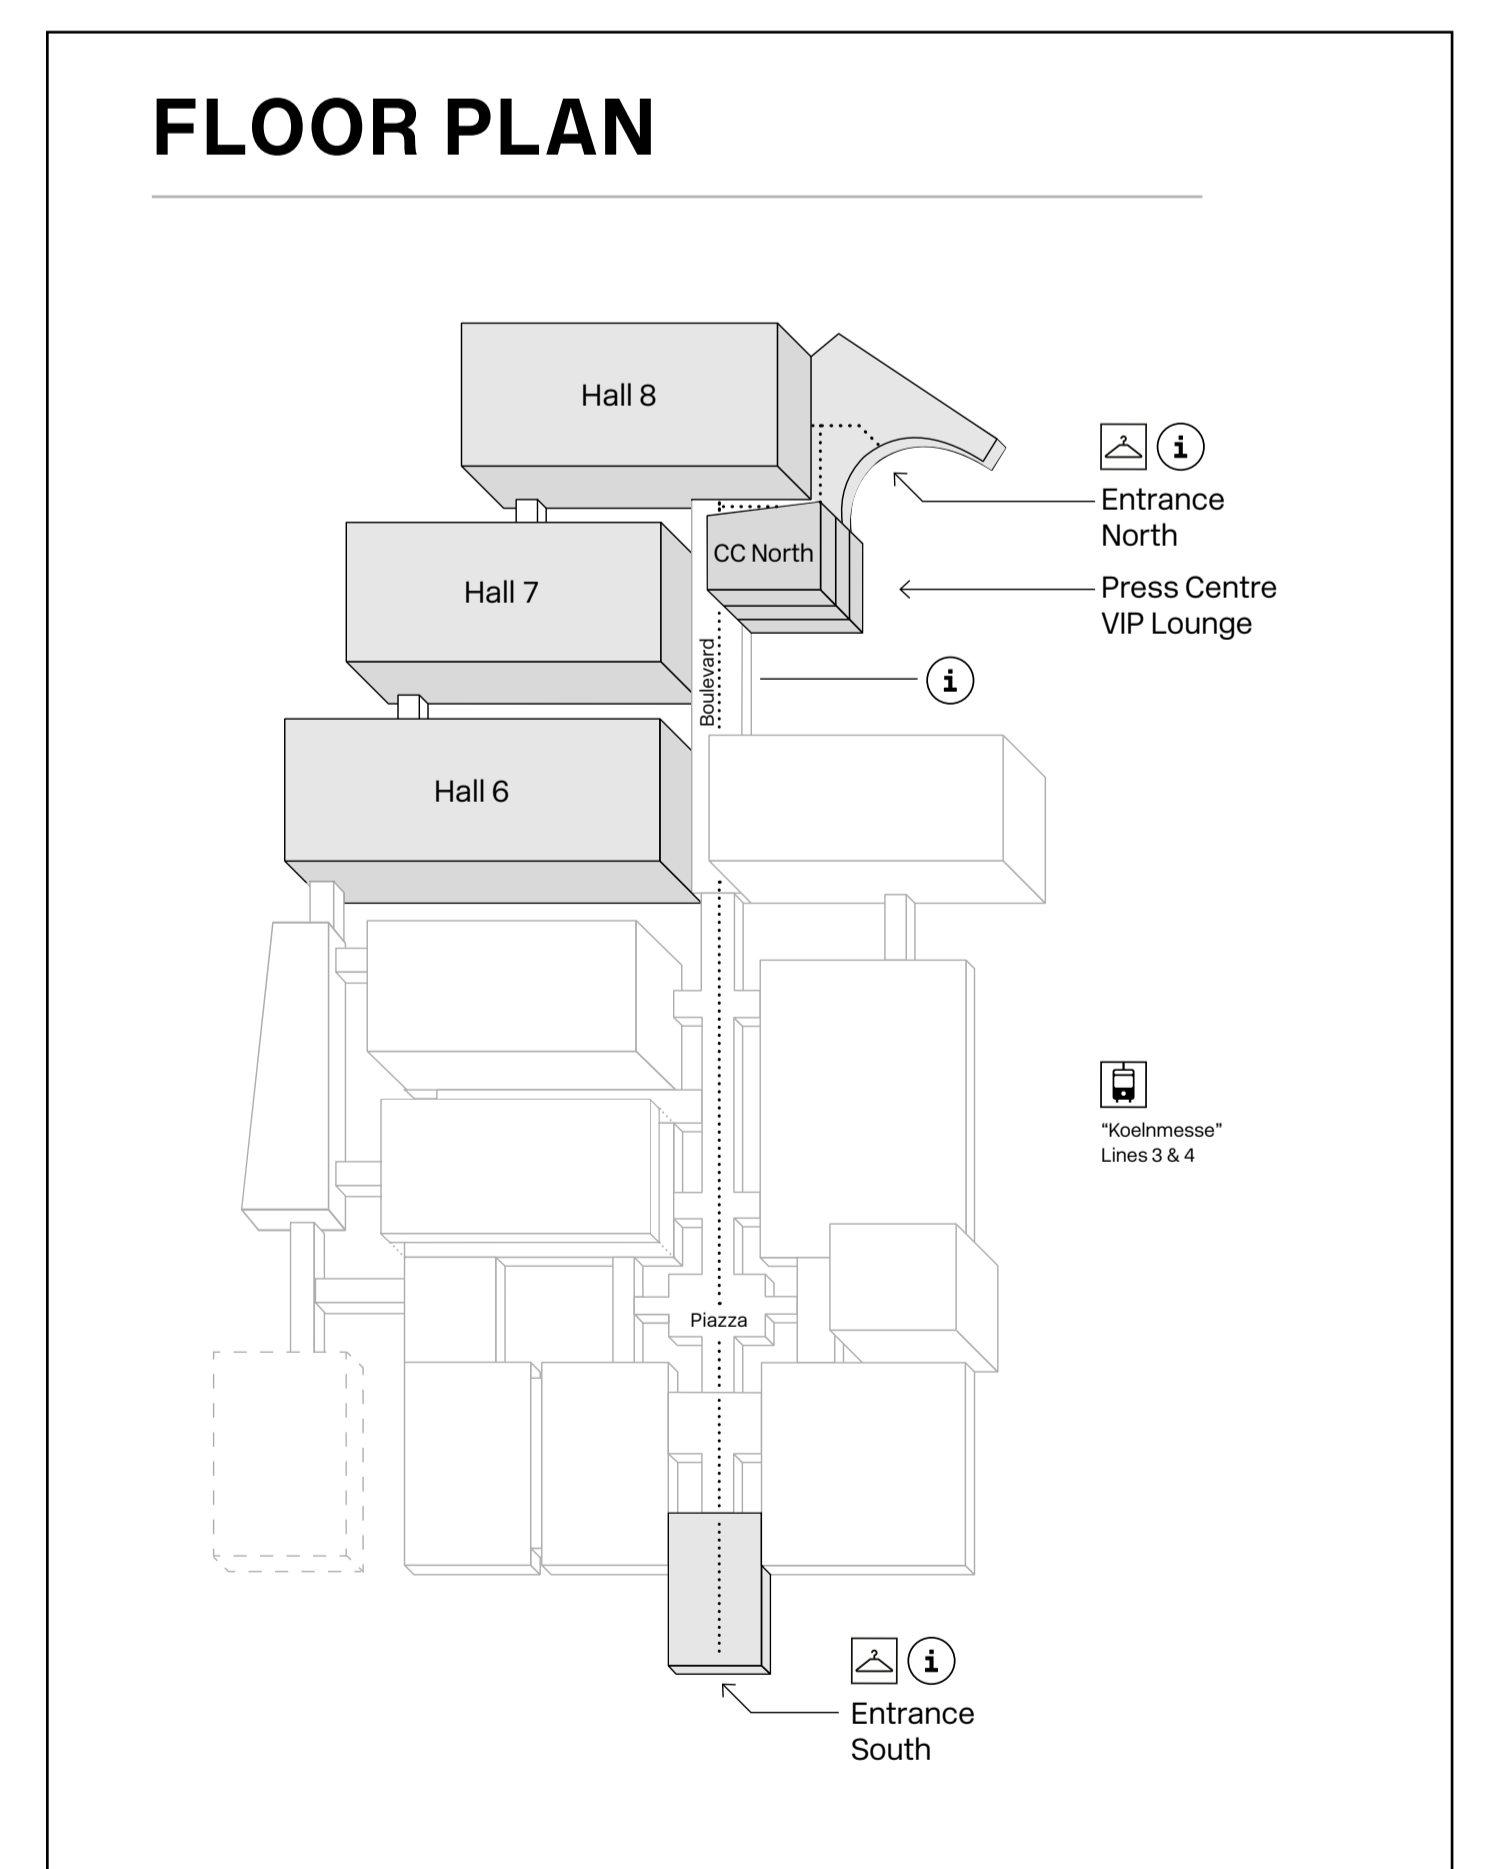

HALL PLAN

DIGITAL MARKETING
EXPO & CONFERENCE 2022

Hall 8

Hall 7

Hall 6

Entrance South

LEGEND

- | | | | |
|--|------------------------|--|---------------------|
| | Toilets | | Service Center |
| | Toilets (barrier-free) | | Elevator |
| | Food & Drinks | | VIP Lounge |
| | Smoking Area | | Parking Lot 21 |
| | WiFi | | Parking Lot 22 |
| | Café | | Taxi Station |
| | Info Point | | Shuttle Bus |
| | First Aid | | Tram Station |
| | Cloak Room | | Underground Station |
| | Escalator | | Local Transport |
| | Lounge Area | | Train Station |
| | Networking Area | | |