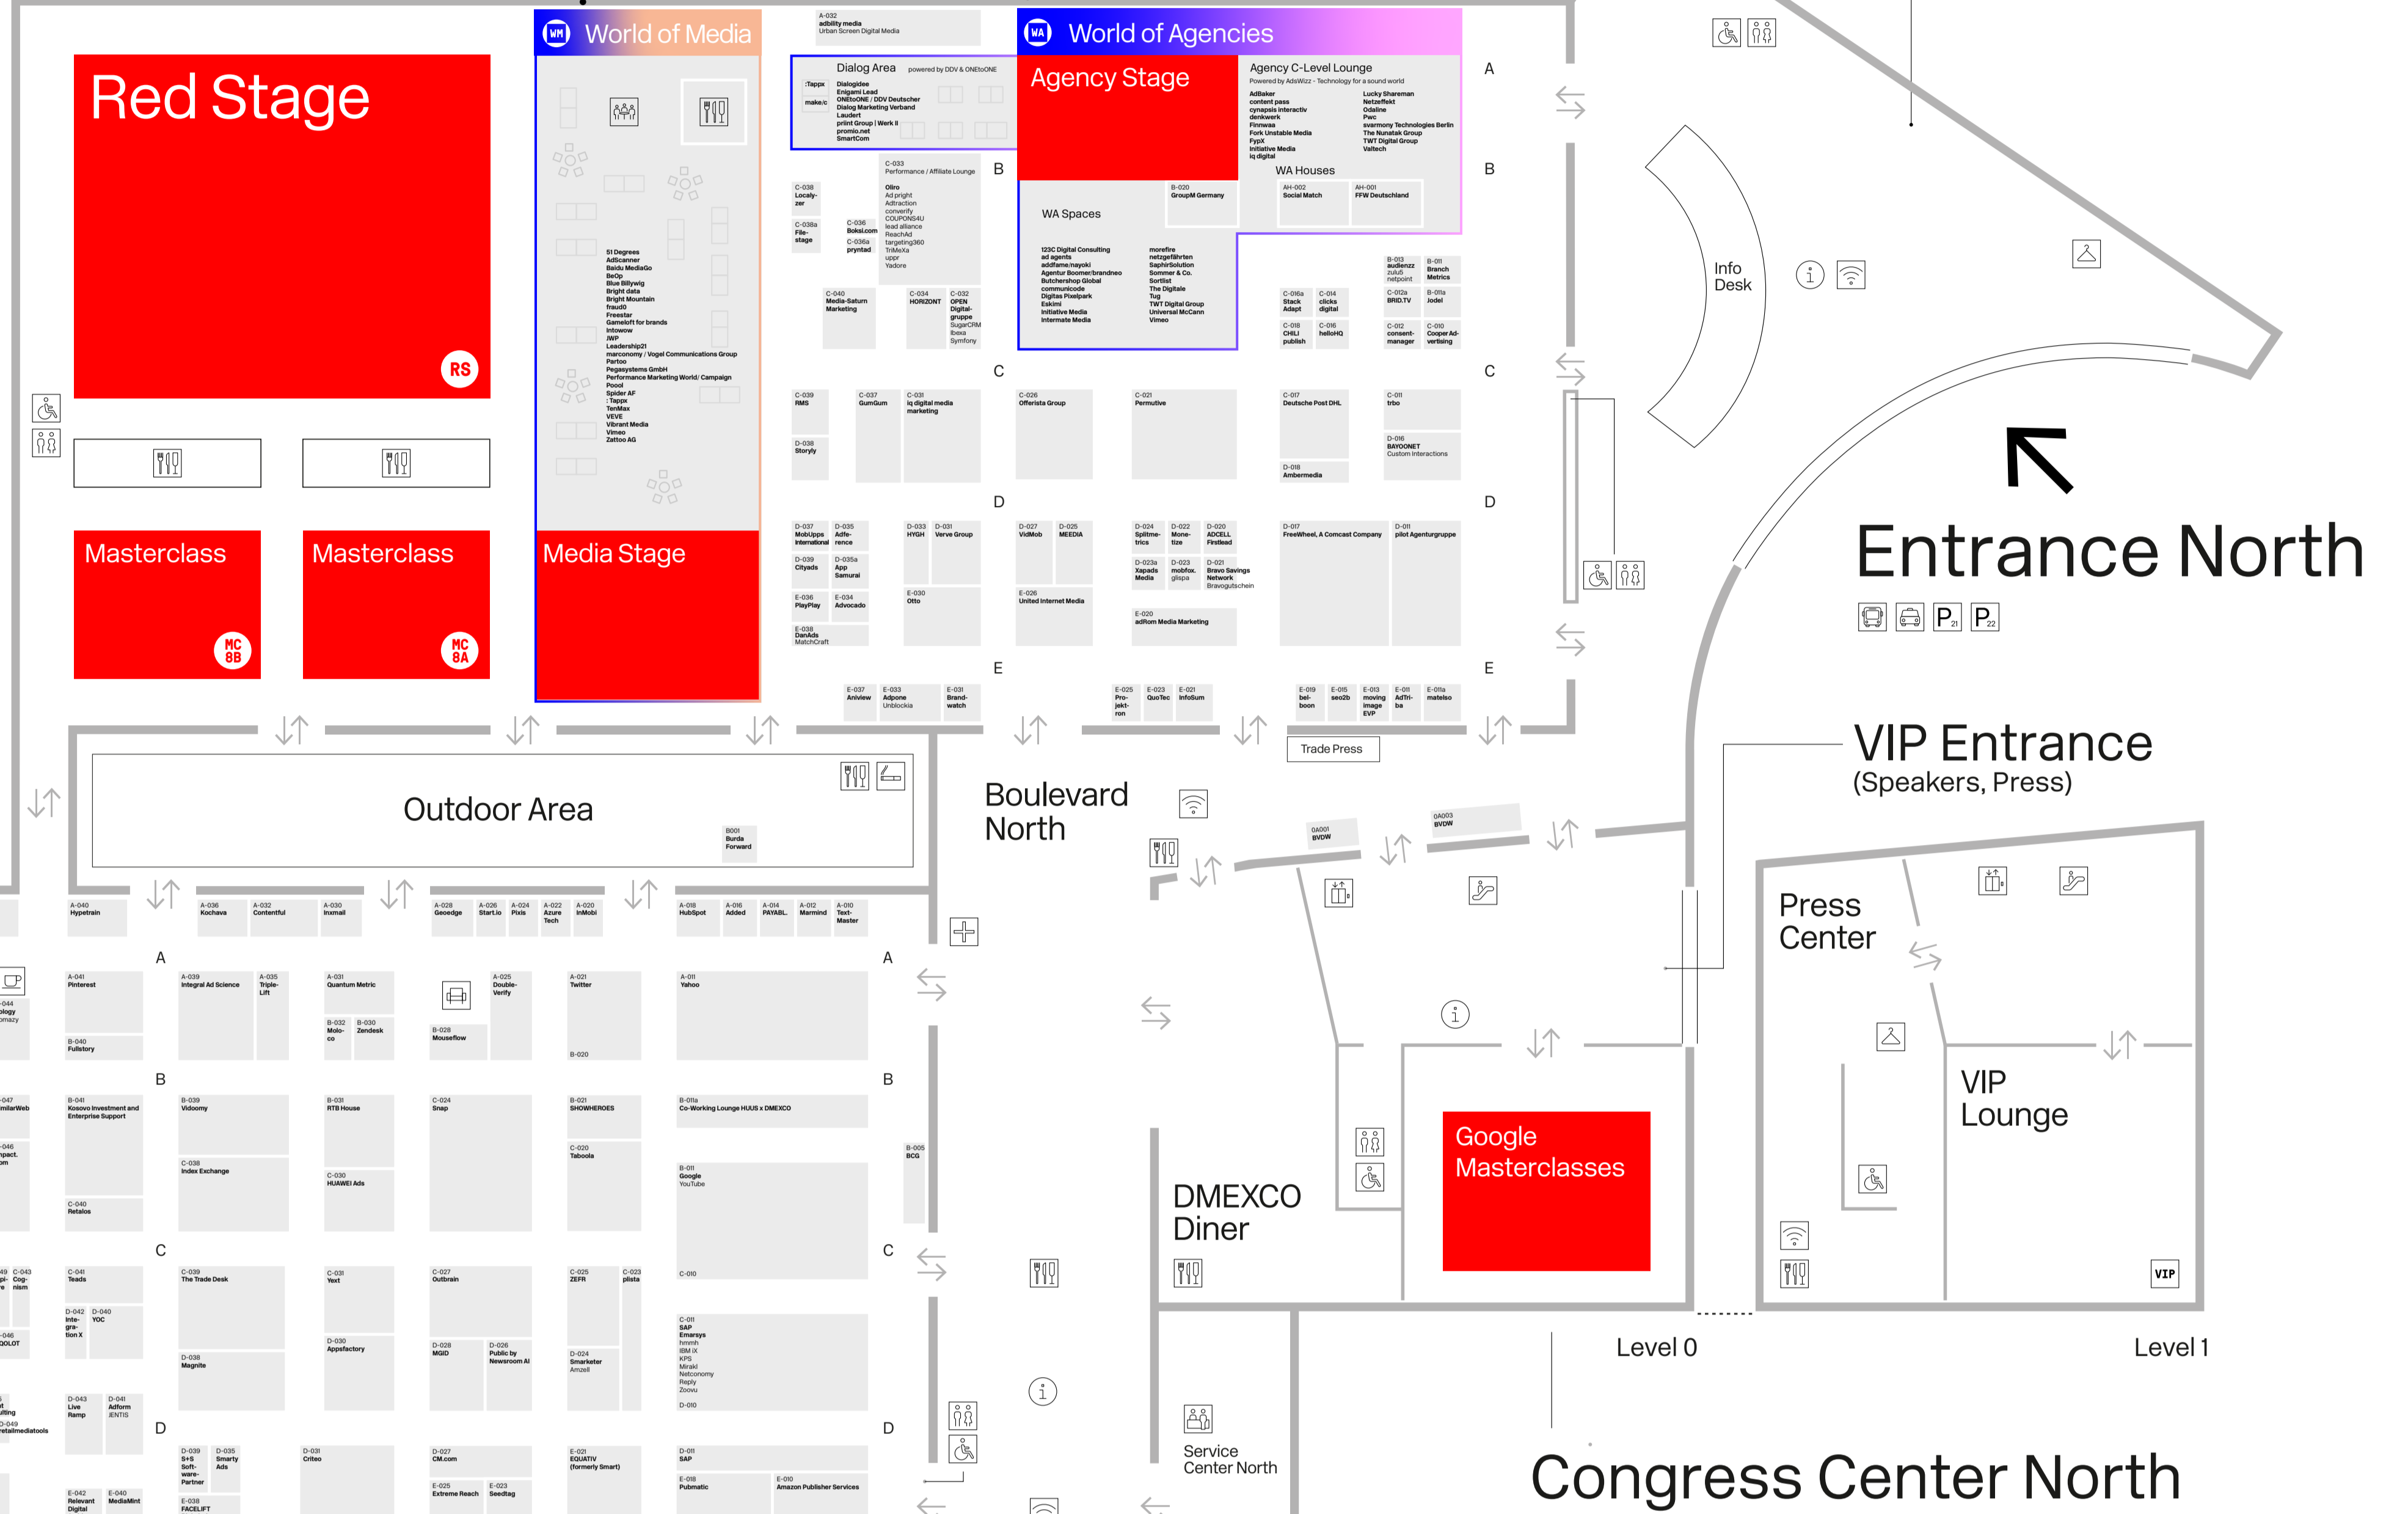

HALL PLAN

DIGITAL MARKETING
EXPO & CONFERENCE 2022

Hall 8

Hall 7

Hall 6

Entrance South

LEGEND

- | | | | |
|--|------------------------|--|---------------------|
| | Toilets | | Service Center |
| | Toilets (barrier-free) | | Elevator |
| | Food & Drinks | | VIP Lounge |
| | Smoking Area | | Parking Lot 21 |
| | WiFi | | Parking Lot 22 |
| | Café | | Taxi Station |
| | Info Point | | Shuttle Bus |
| | First Aid | | Tram Station |
| | Cloak Room | | Underground Station |
| | Escalator | | Local Transport |
| | Lounge Area | | Train Station |
| | Networking Area | | |