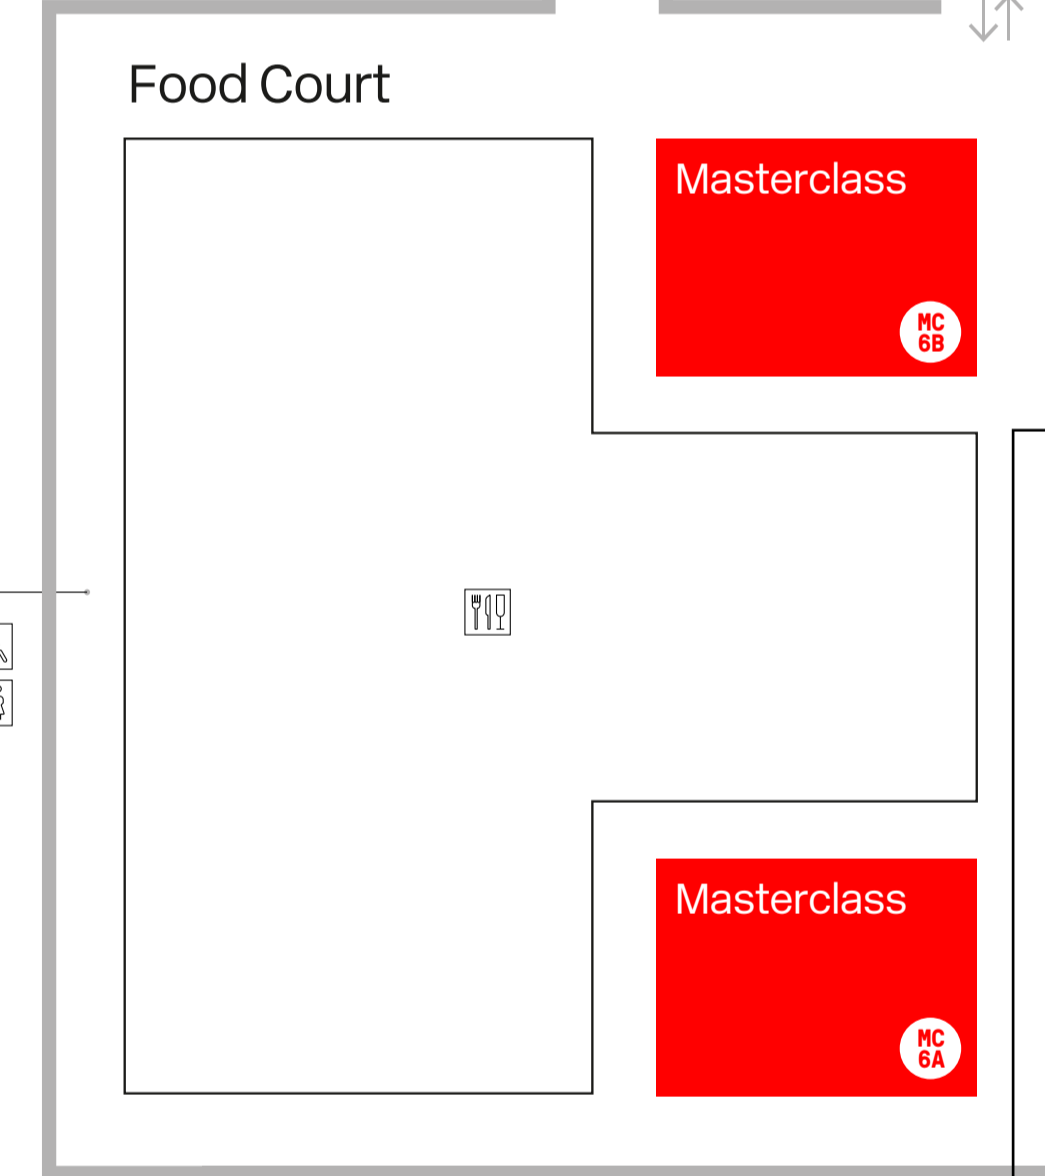

HALL PLAN

DIGITAL MARKETING
EXPO & CONFERENCE 2022

Hall 8

Hall 7

Hall 6

Entrance South

LEGEND

- | | | | |
|--|------------------------|--|---------------------|
| | Toilets | | Service Center |
| | Toilets (barrier-free) | | Elevator |
| | Food & Drinks | | VIP Lounge |
| | Smoking Area | | Parking Lot 21 |
| | WiFi | | Parking Lot 22 |
| | Café | | Taxi Station |
| | Info Point | | Shuttle Bus |
| | First Aid | | Tram Station |
| | Cloak Room | | Underground Station |
| | Escalator | | Local Transport |
| | Lounge Area | | Train Station |
| | Networking Area | | |