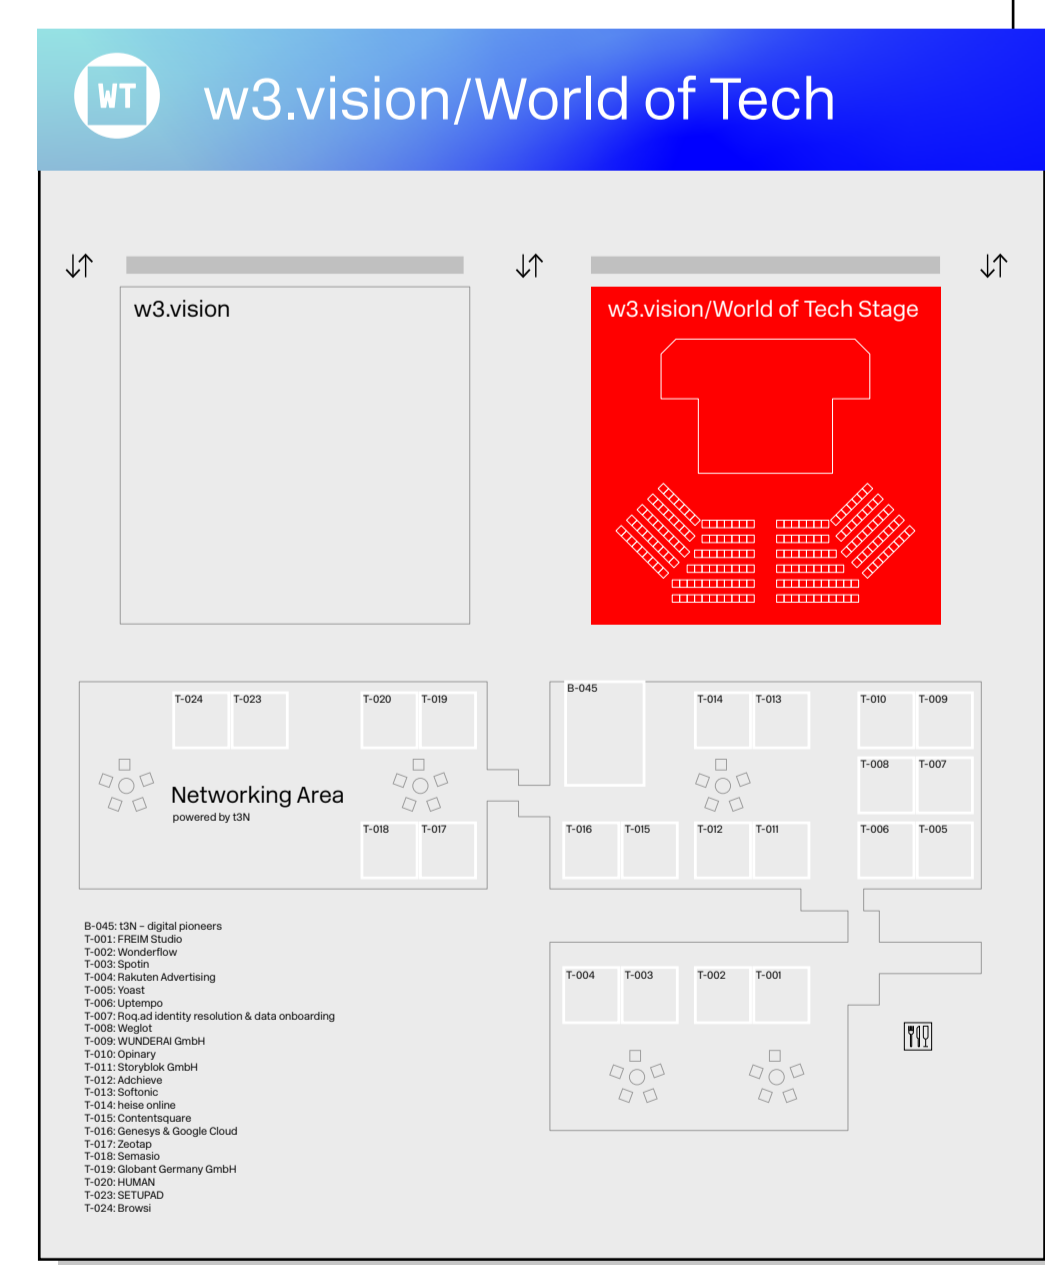

HALL PLAN

DIGITAL MARKETING
EXPO & CONFERENCE 2022

Hall 8

Hall 7

Hall 6

Entrance South

LEGEND

- | | | | |
|--|------------------------|--|---------------------|
| | Toilets | | Service Center |
| | Toilets (barrier-free) | | Elevator |
| | Food & Drinks | | VIP Lounge |
| | Smoking Area | | Parking Lot 21 |
| | WiFi | | Parking Lot 22 |
| | Café | | Taxi Station |
| | Info Point | | Shuttle Bus |
| | First Aid | | Tram Station |
| | Cloak Room | | Underground Station |
| | Escalator | | Local Transport |
| | Lounge Area | | Train Station |
| | Networking Area | | |