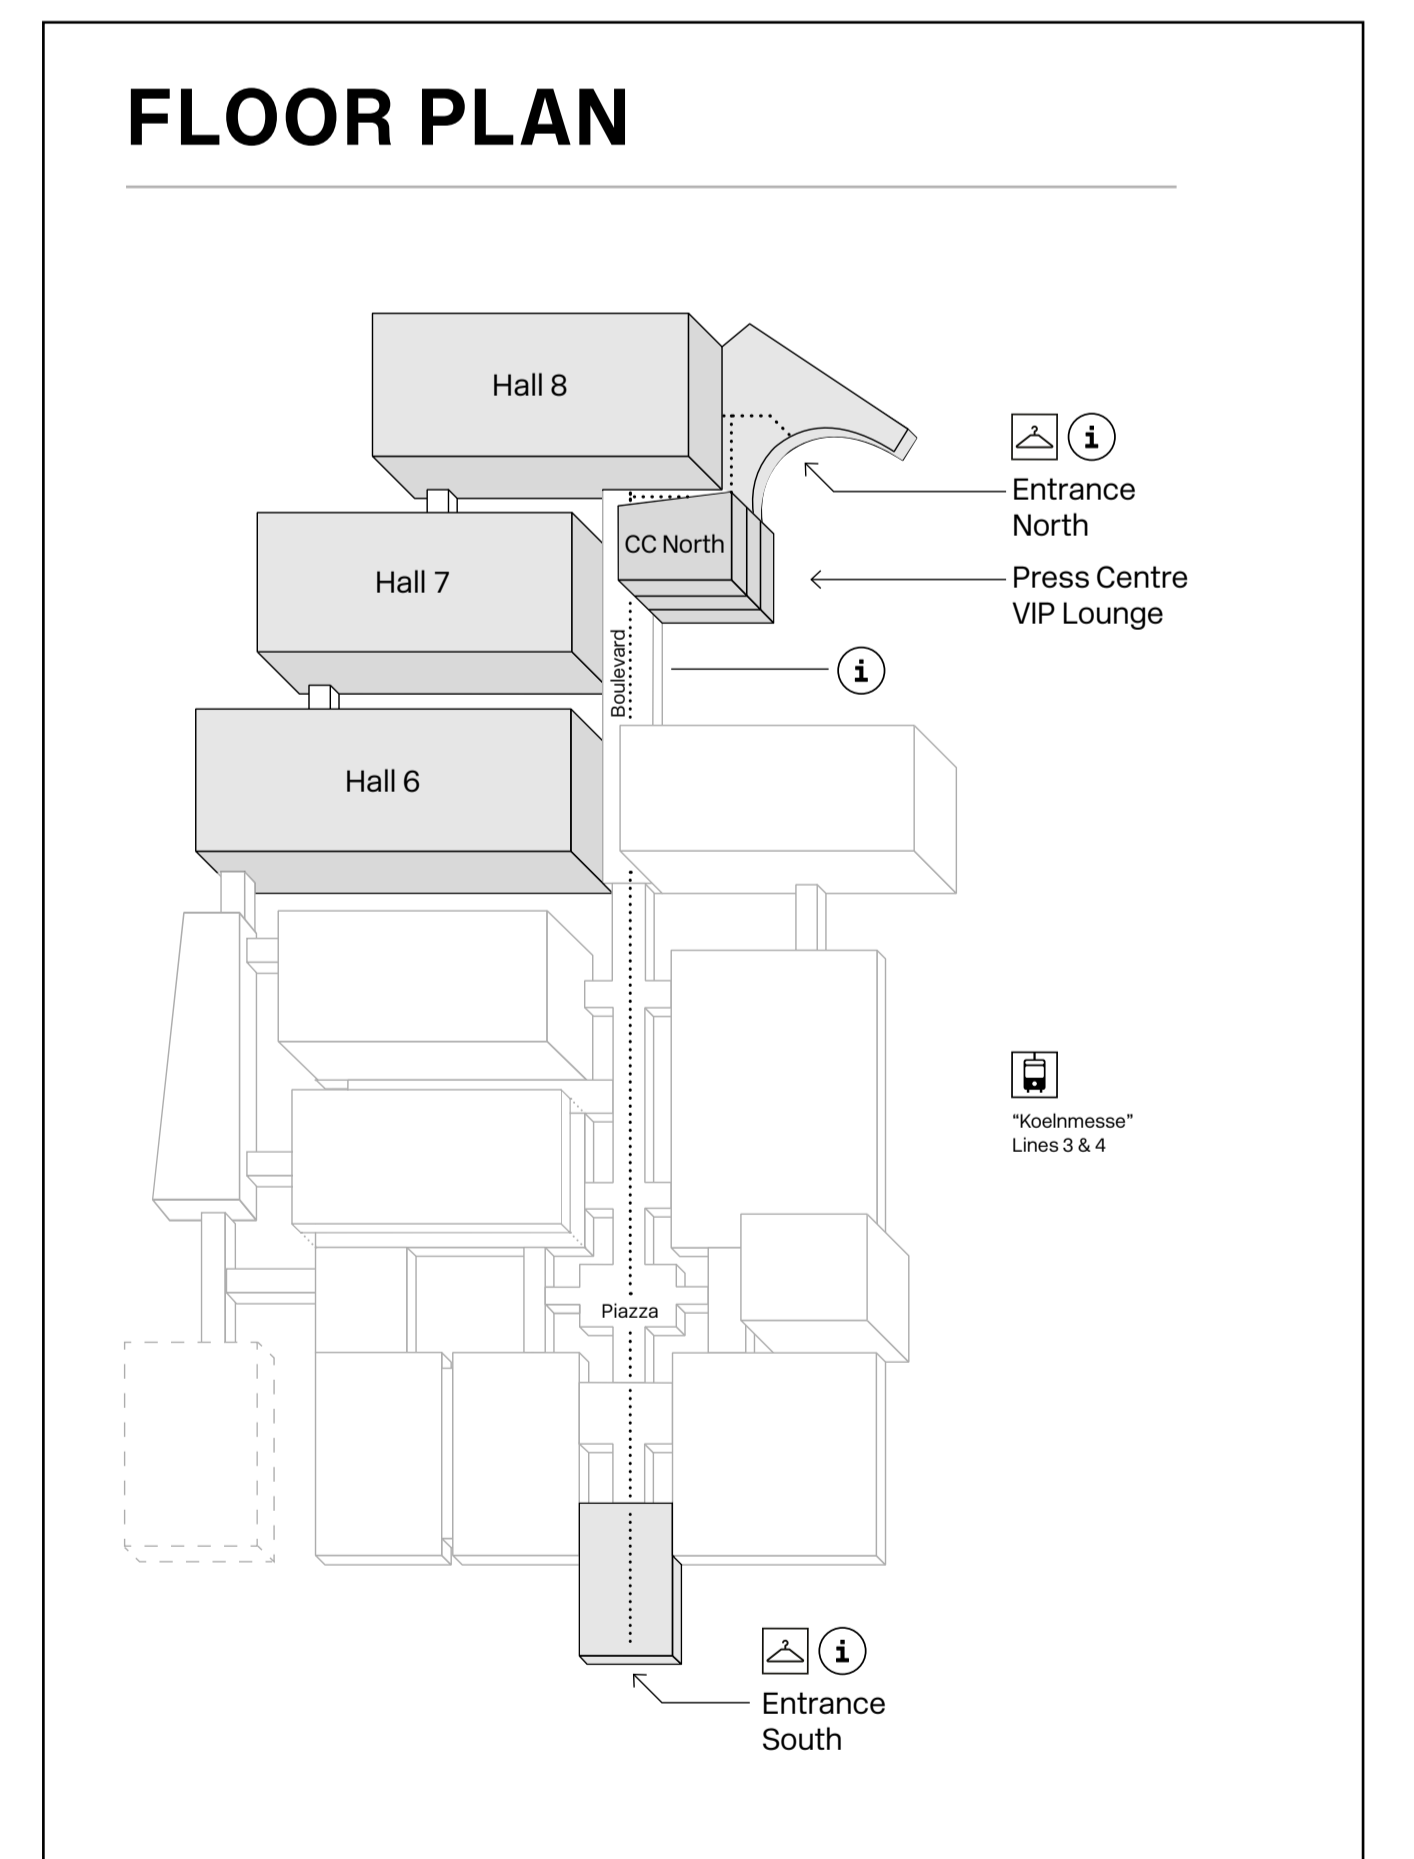

HALL PLAN

DIGITAL MARKETING EXPO & CONFERENCE 2023

Hall 8

Hall 7

Hall 6

Entrance South

LEGEND

- Toilets
- Toilets (barrier-free)
- Food & Drinks
- Smoking Area
- WiFi
- Café
- Info Point
- First Aid
- Cloak Room
- Escalator
- Lounge Area
- Networking Area
- Service Center
- Elevator
- VIP Lounge
- Parking Lot 21
- Parking Lot 22
- Taxi Station
- Shuttle Bus
- Tram Station
- Underground Station
- Local Transport
- Train Station