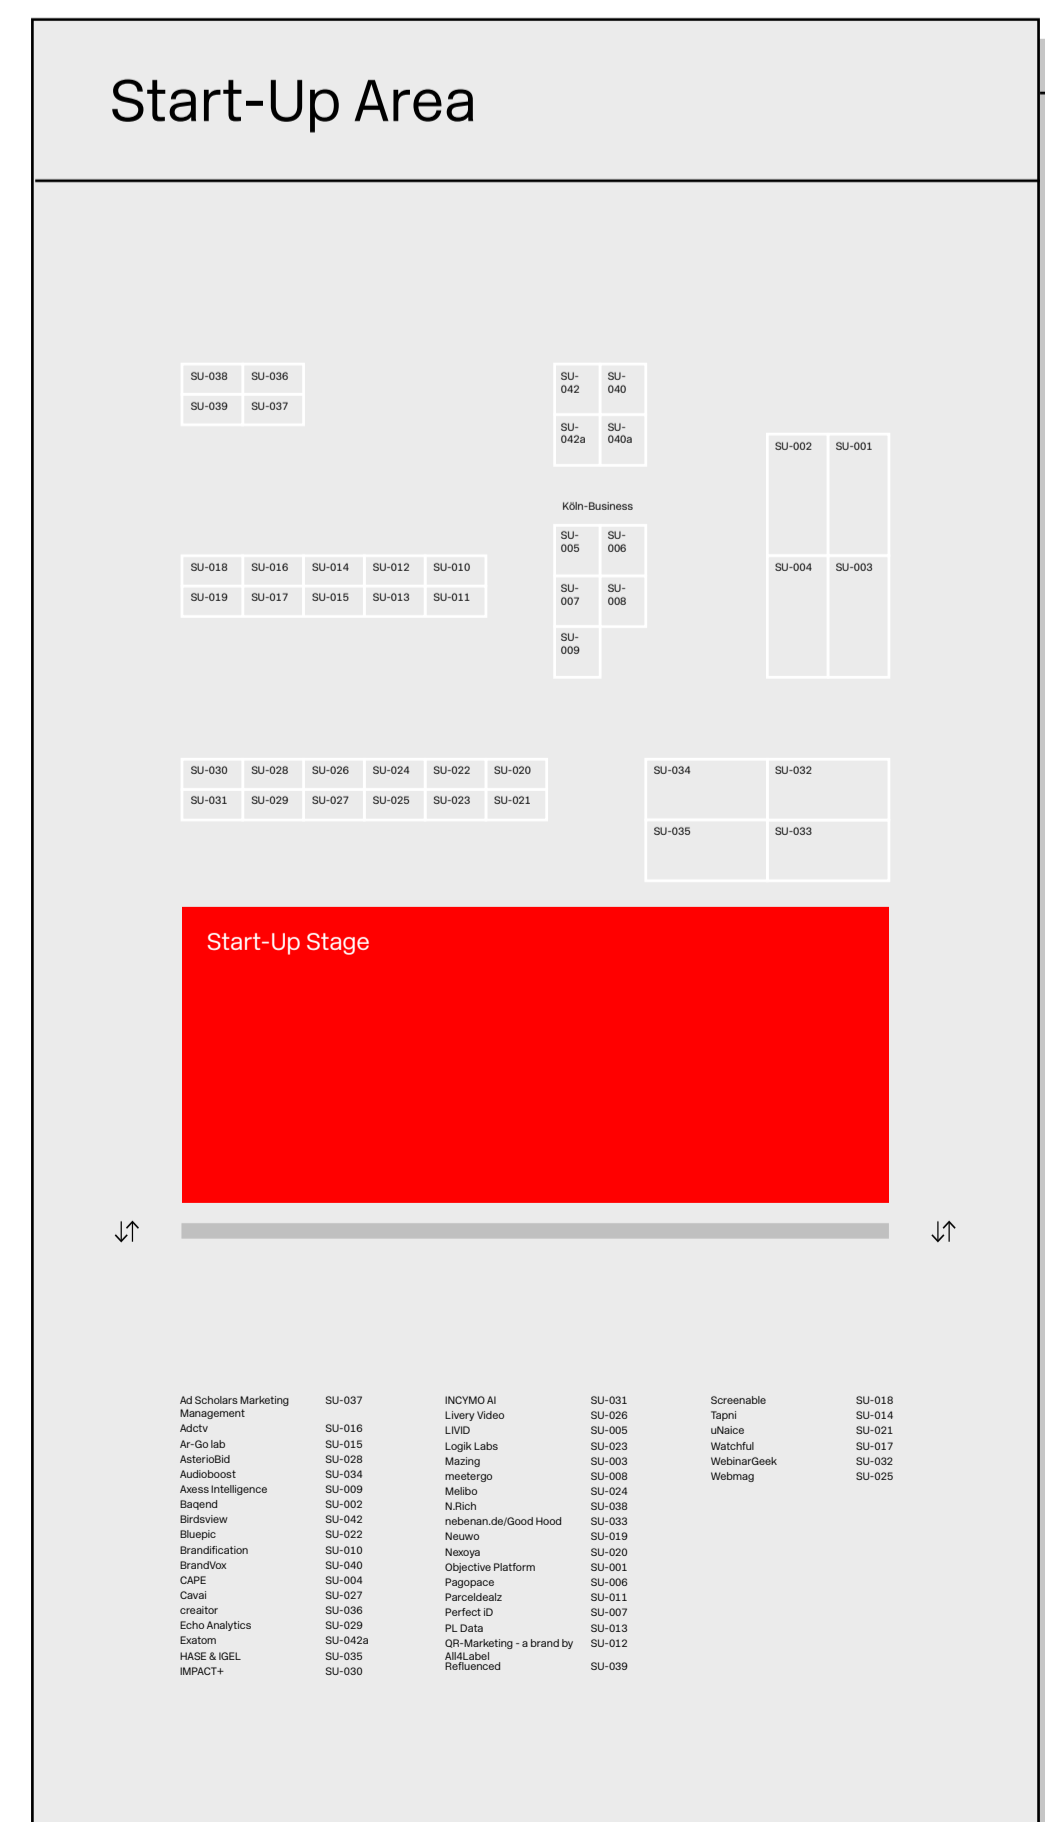

HALL PLAN

DIGITAL MARKETING EXPO & CONFERENCE 2023

Hall 8

Hall 7

Hall 6

Entrance South

LEGEND

- Toilets
- Toilets (barrier-free)
- Food & Drinks
- Smoking Area
- WiFi
- Café
- Info Point
- First Aid
- Cloak Room
- Escalator
- Lounge Area
- Networking Area
- Service Center
- Elevator
- VIP Lounge
- Parking Lot 21
- Parking Lot 22
- Taxi Station
- Shuttle Bus
- Tram Station
- Underground Station
- Local Transport
- Train Station