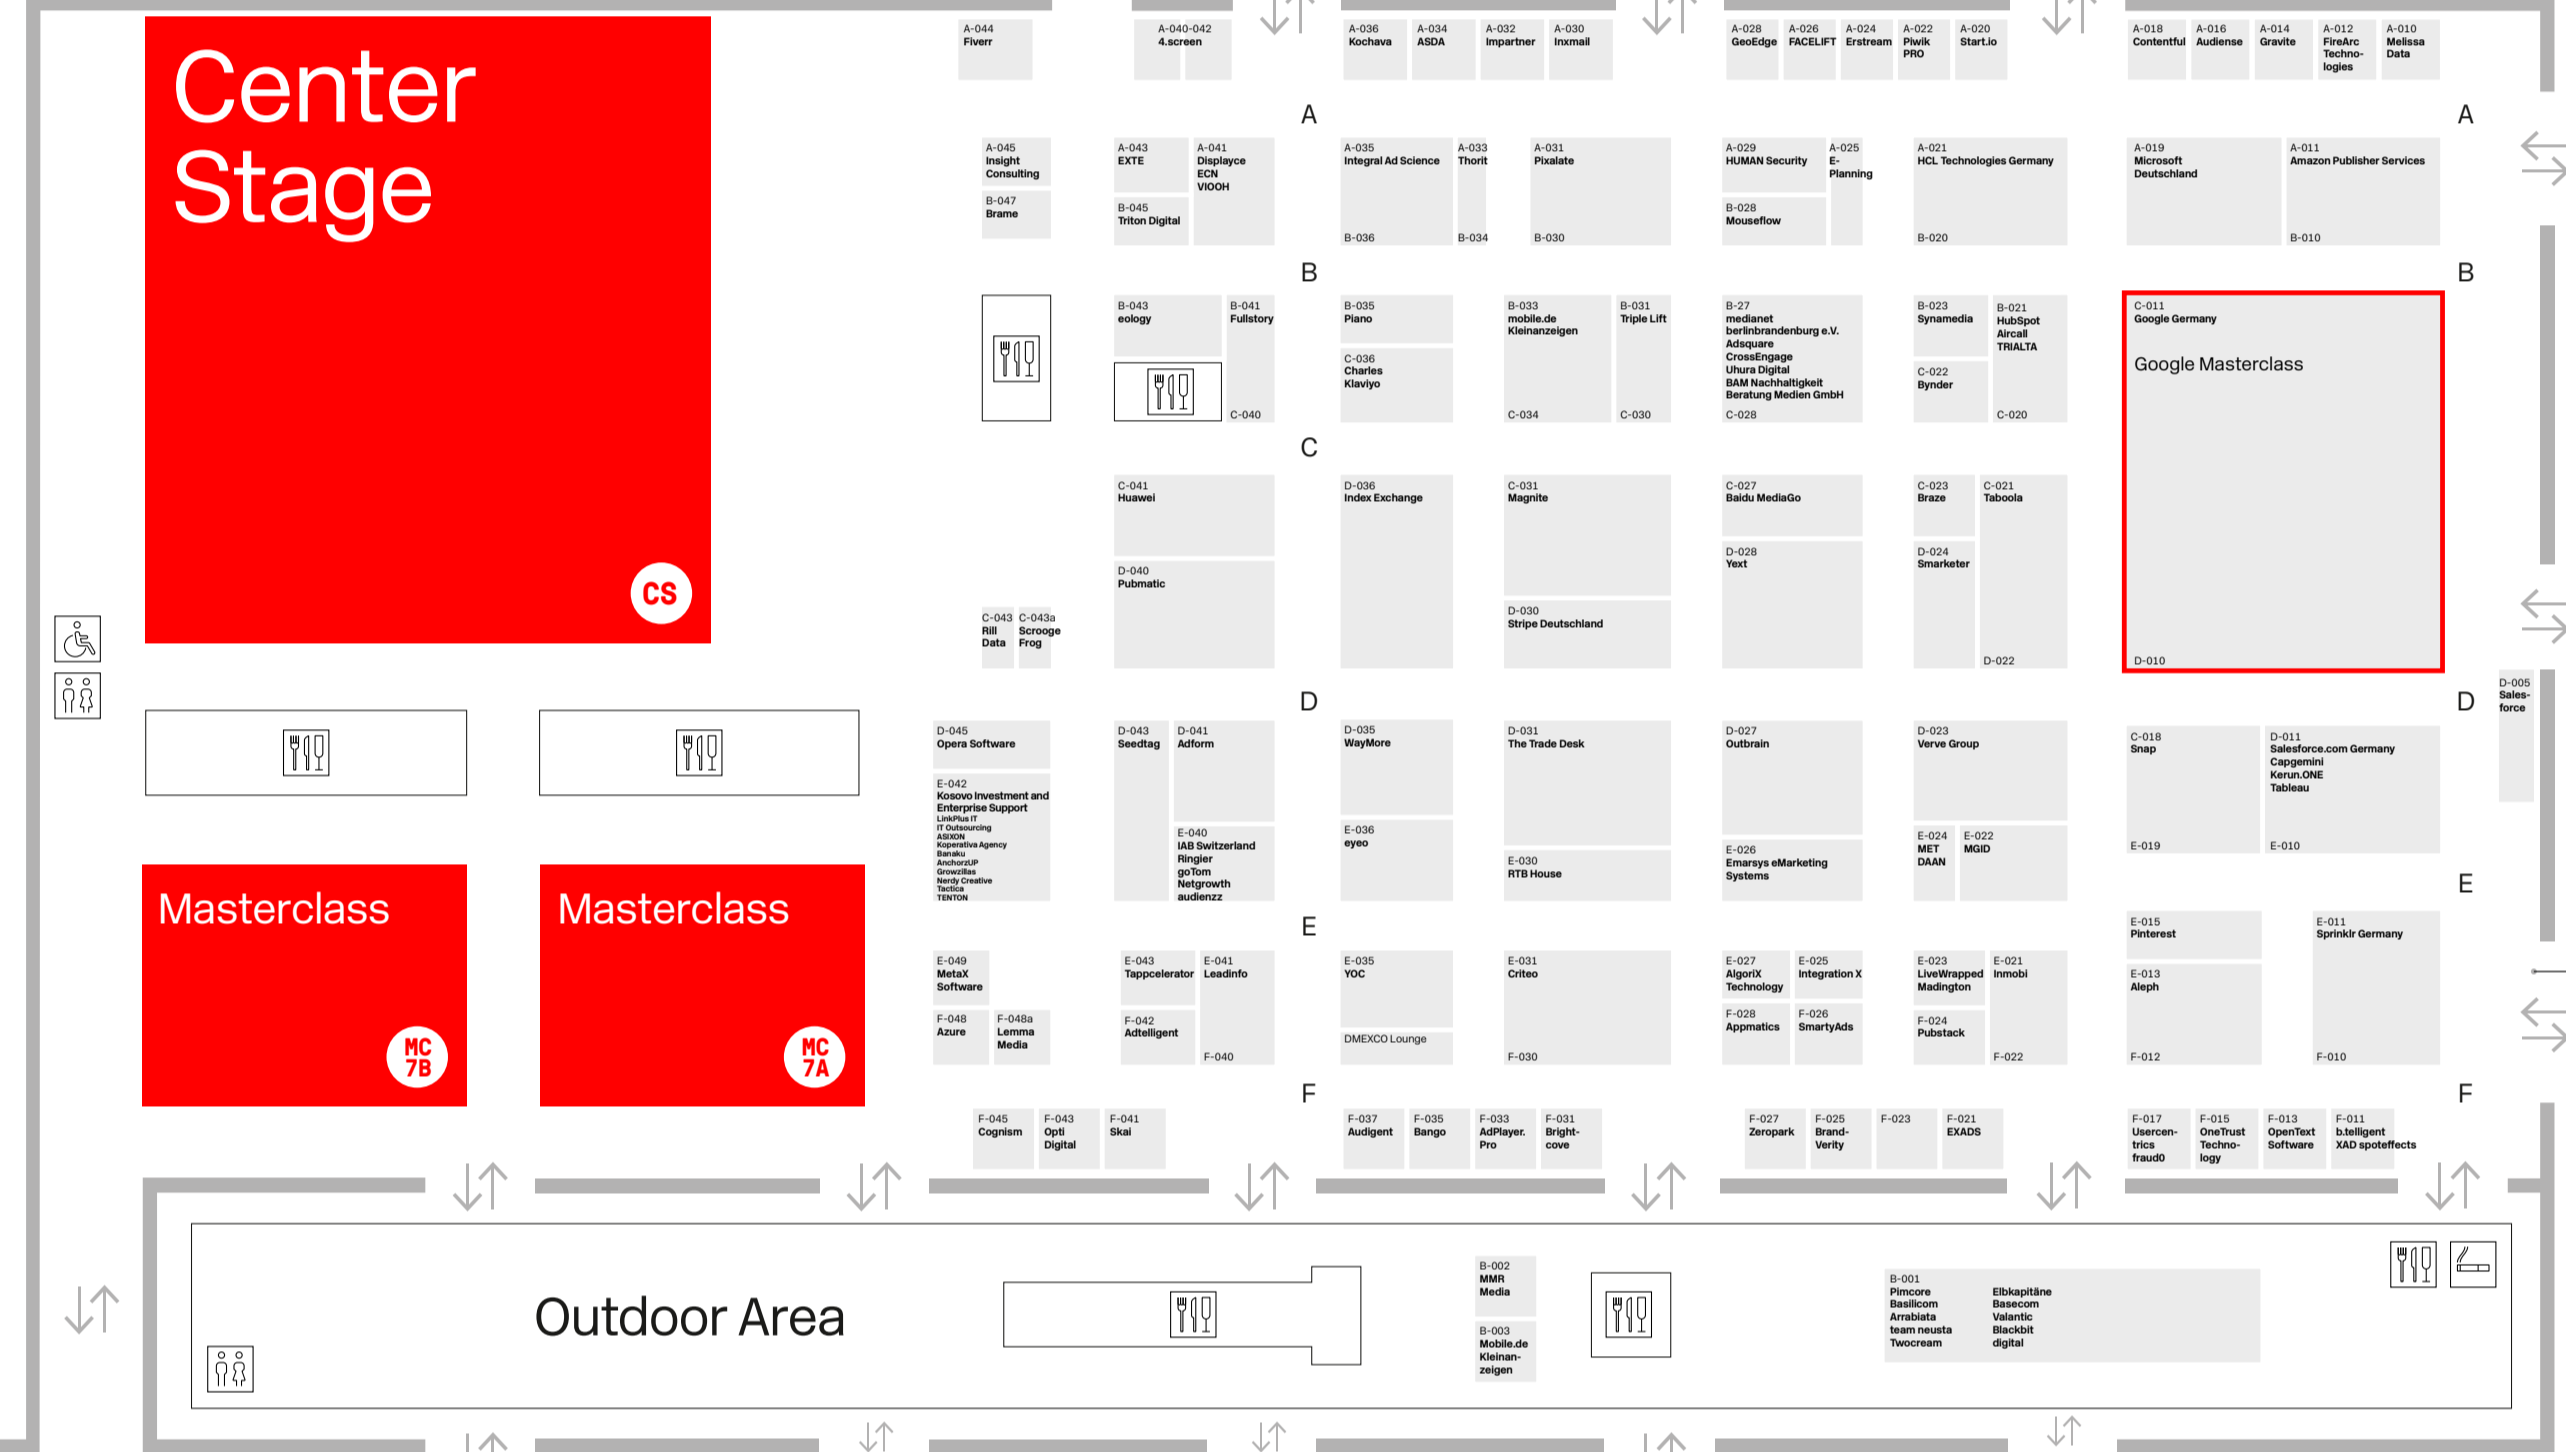

HALL PLAN

DIGITAL MARKETING EXPO & CONFERENCE 2023

Hall 8

Hall 7

Hall 6

Entrance South

LEGEND

- Toilets
- Toilets (barrier-free)
- Food & Drinks
- Smoking Area
- WiFi
- Café
- Info Point
- First Aid
- Cloak Room
- Escalator
- Lounge Area
- Networking Area
- Service Center
- Elevator
- VIP Lounge
- Parking Lot 21
- Parking Lot 22
- Taxi Station
- Shuttle Bus
- Tram Station
- Underground Station
- Local Transport
- Train Station