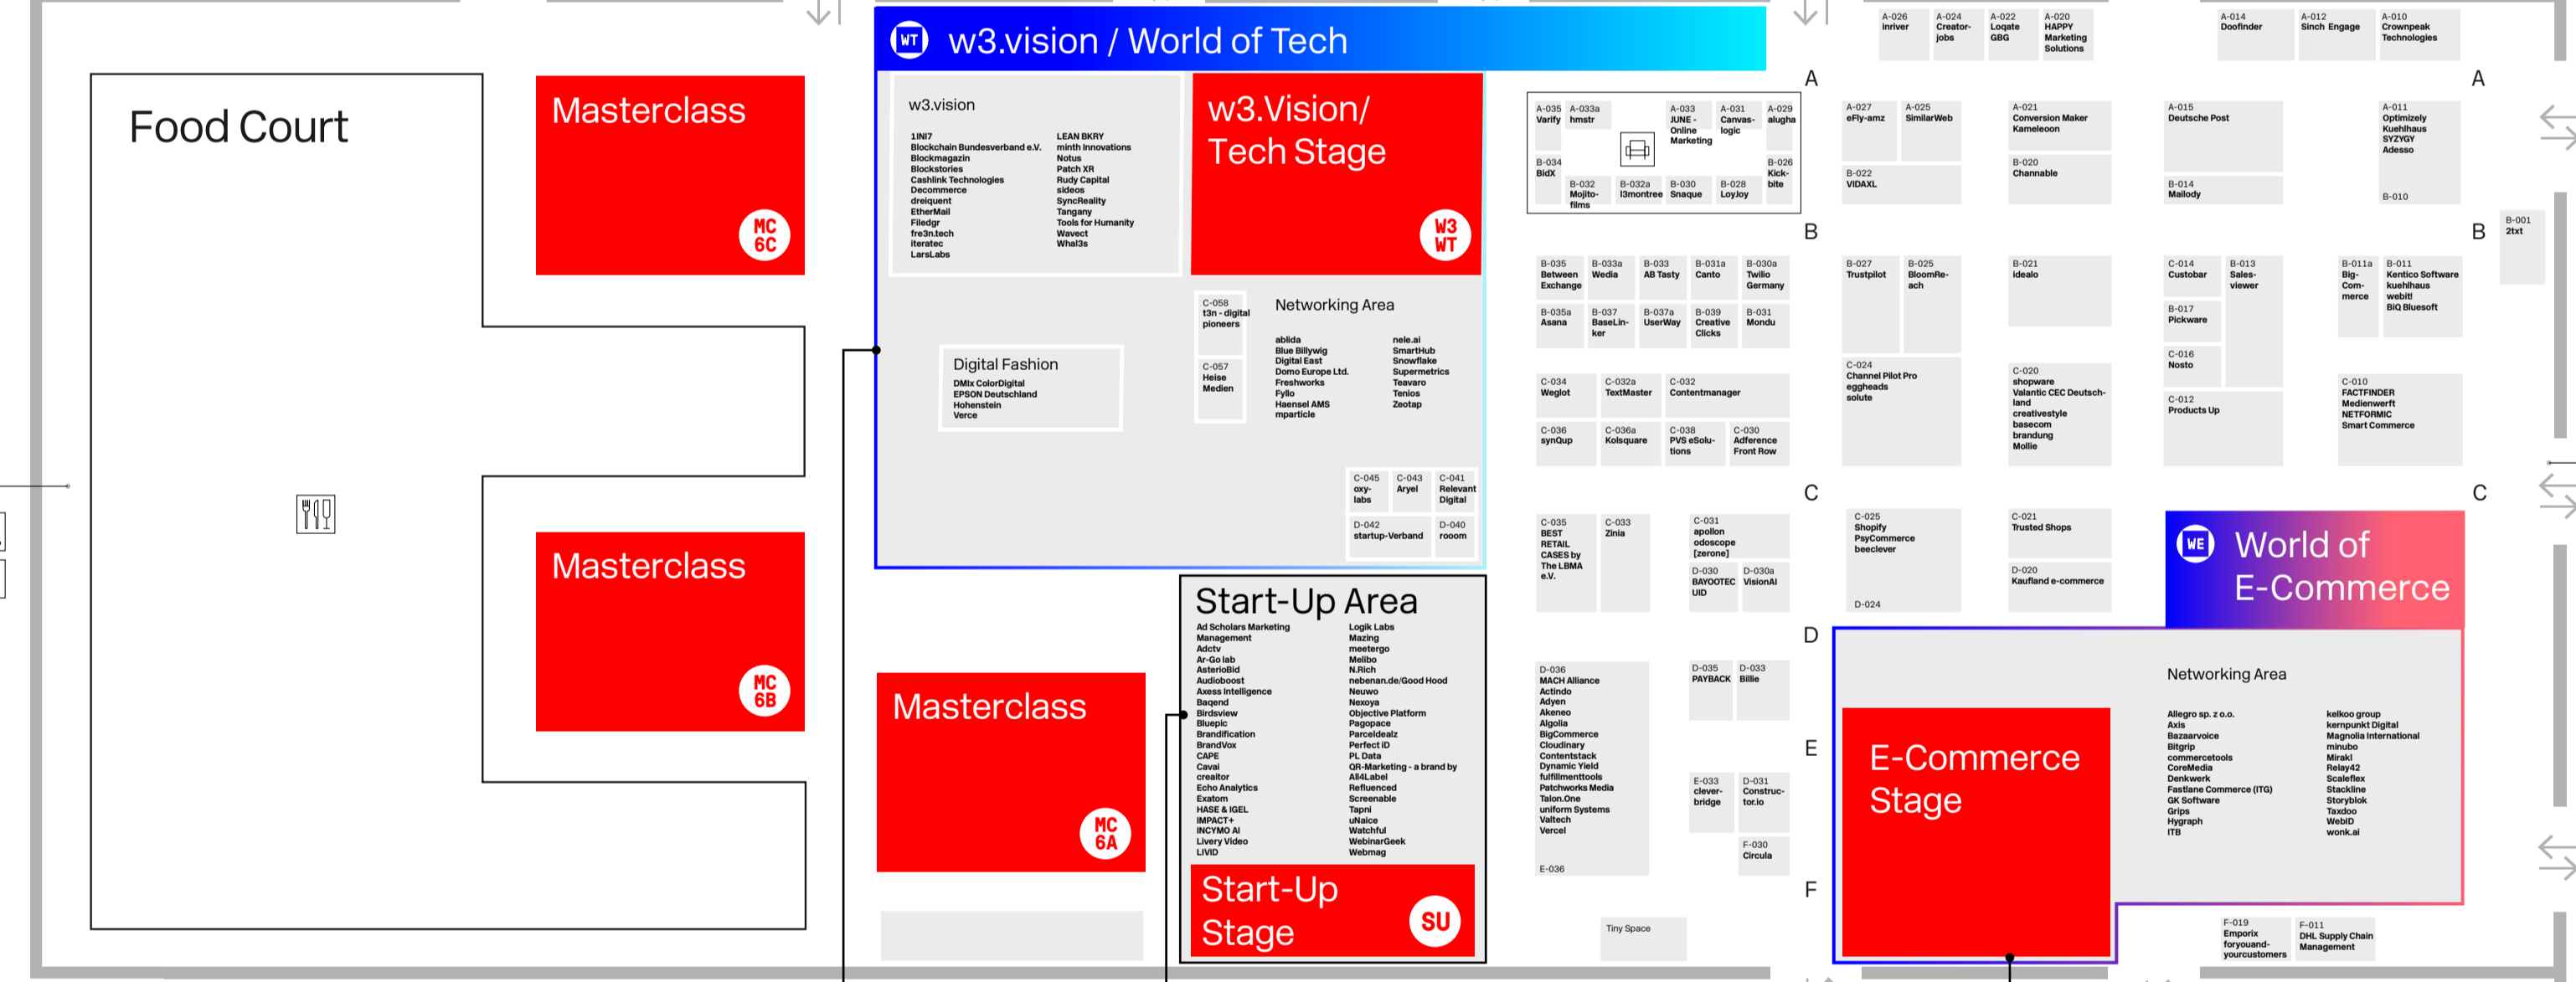

HALL PLAN

DIGITAL MARKETING EXPO & CONFERENCE 2023

Hall 8

Hall 7

Hall 6

Entrance South

LEGEND

- Toilets
- Toilets (barrier-free)
- Food & Drinks
- Smoking Area
- WiFi
- Café
- Info Point
- First Aid
- Cloak Room
- Escalator
- Lounge Area
- Networking Area
- Service Center
- Elevator
- VIP Lounge
- Parking Lot 21
- Parking Lot 22
- Taxi Station
- Shuttle Bus
- Tram Station
- Underground Station
- Local Transport
- Train Station