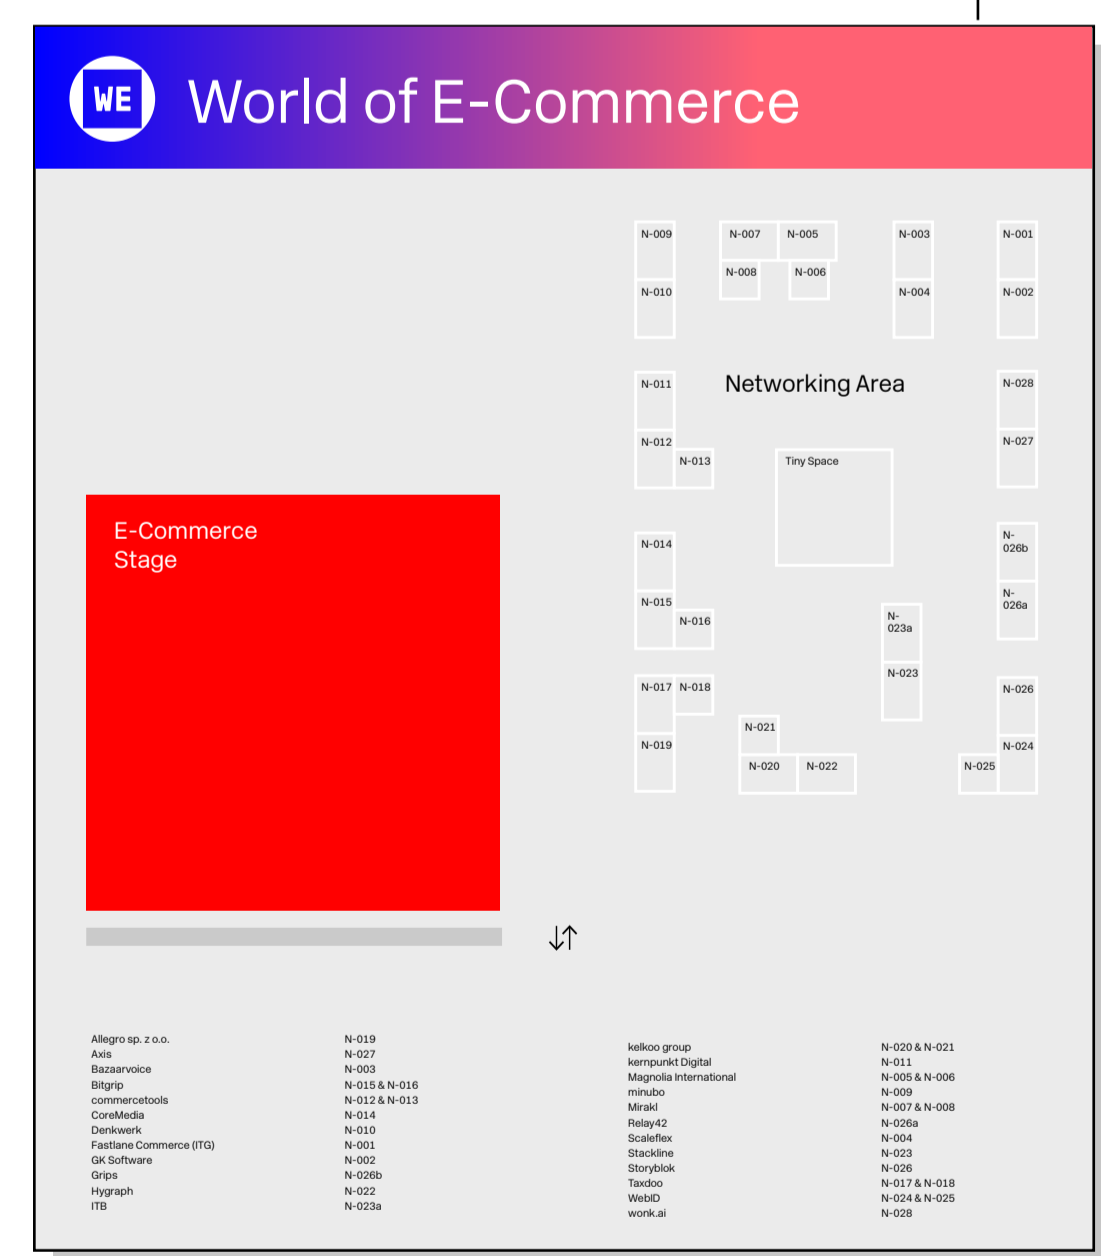

HALL PLAN

DIGITAL MARKETING EXPO & CONFERENCE 2023

Hall 8

Hall 7

Hall 6

Entrance South

LEGEND

- Toilets
- Toilets (barrier-free)
- Food & Drinks
- Smoking Area
- WiFi
- Café
- Info Point
- First Aid
- Cloak Room
- Escalator
- Lounge Area
- Networking Area
- Service Center
- Elevator
- VIP Lounge
- Parking Lot 21
- Parking Lot 22
- Taxi Station
- Shuttle Bus
- Tram Station
- Underground Station
- Local Transport
- Train Station