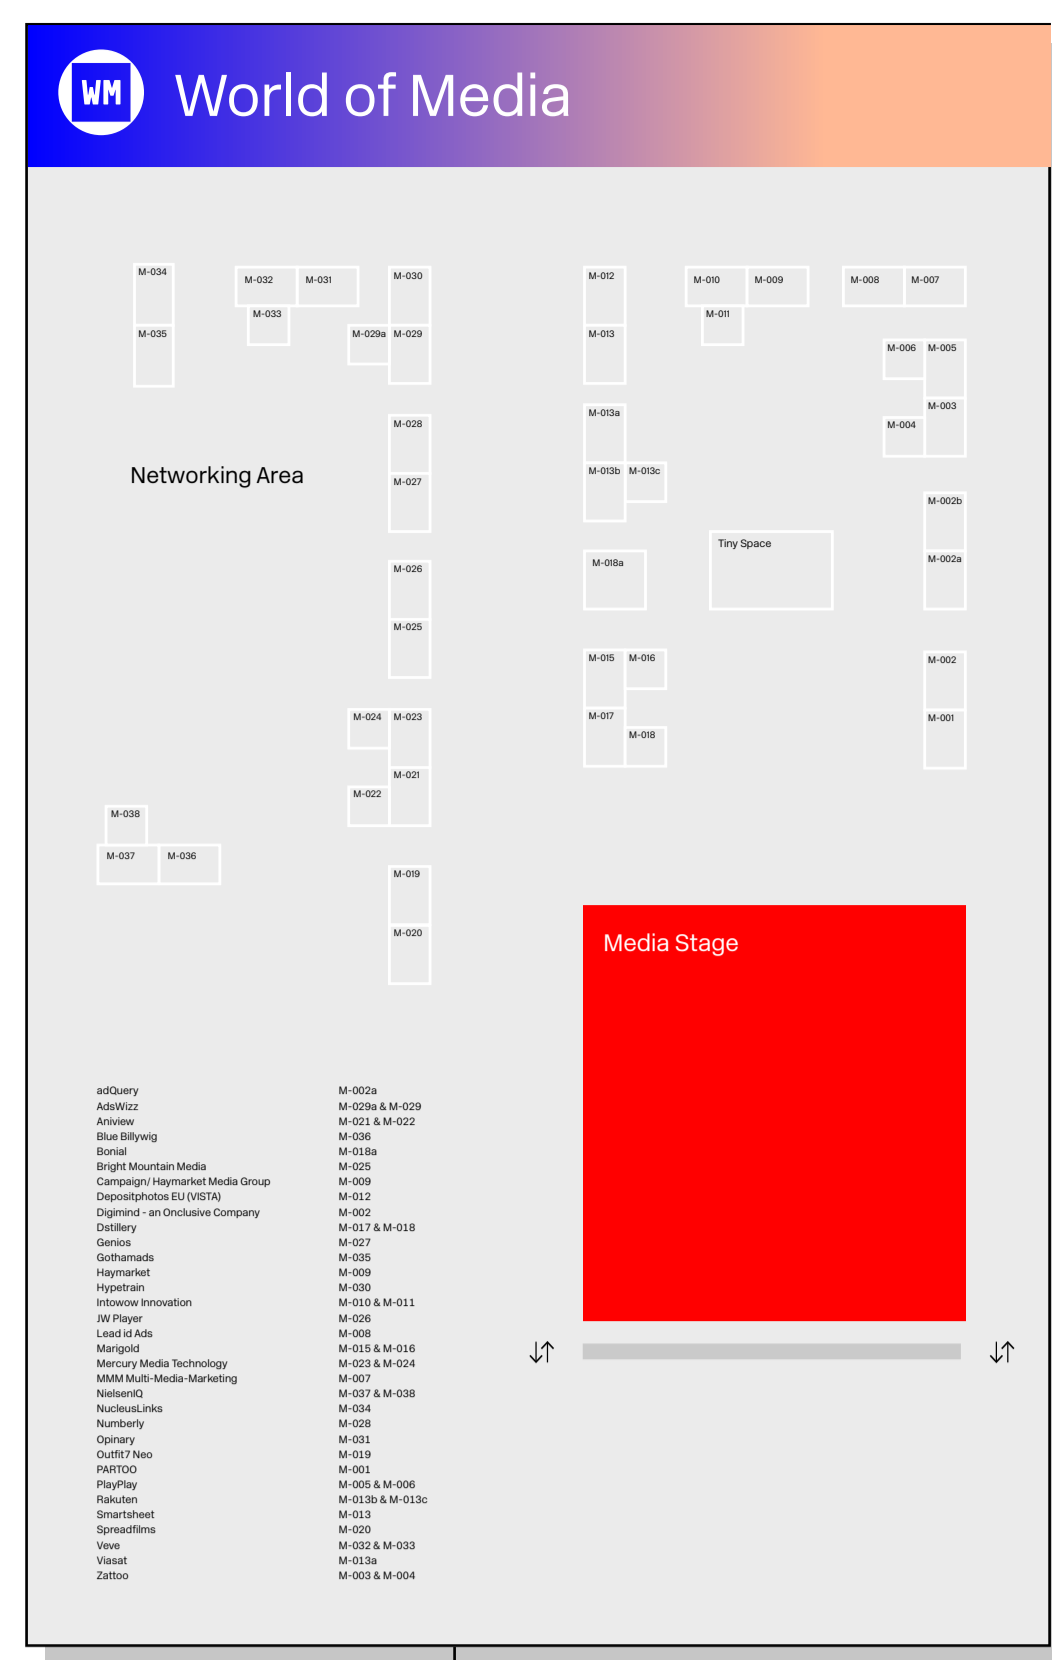

HALL PLAN

DIGITAL MARKETING EXPO & CONFERENCE 2023

Hall 8

Hall 7

Hall 6

Entrance South

LEGEND

- Toilets
- Toilets (barrier-free)
- Food & Drinks
- Smoking Area
- WiFi
- Café
- Info Point
- First Aid
- Cloak Room
- Escalator
- Lounge Area
- Networking Area
- Service Center
- Elevator
- VIP Lounge
- Parking Lot 21
- Parking Lot 22
- Taxi Station
- Shuttle Bus
- Tram Station
- Underground Station
- Local Transport
- Train Station