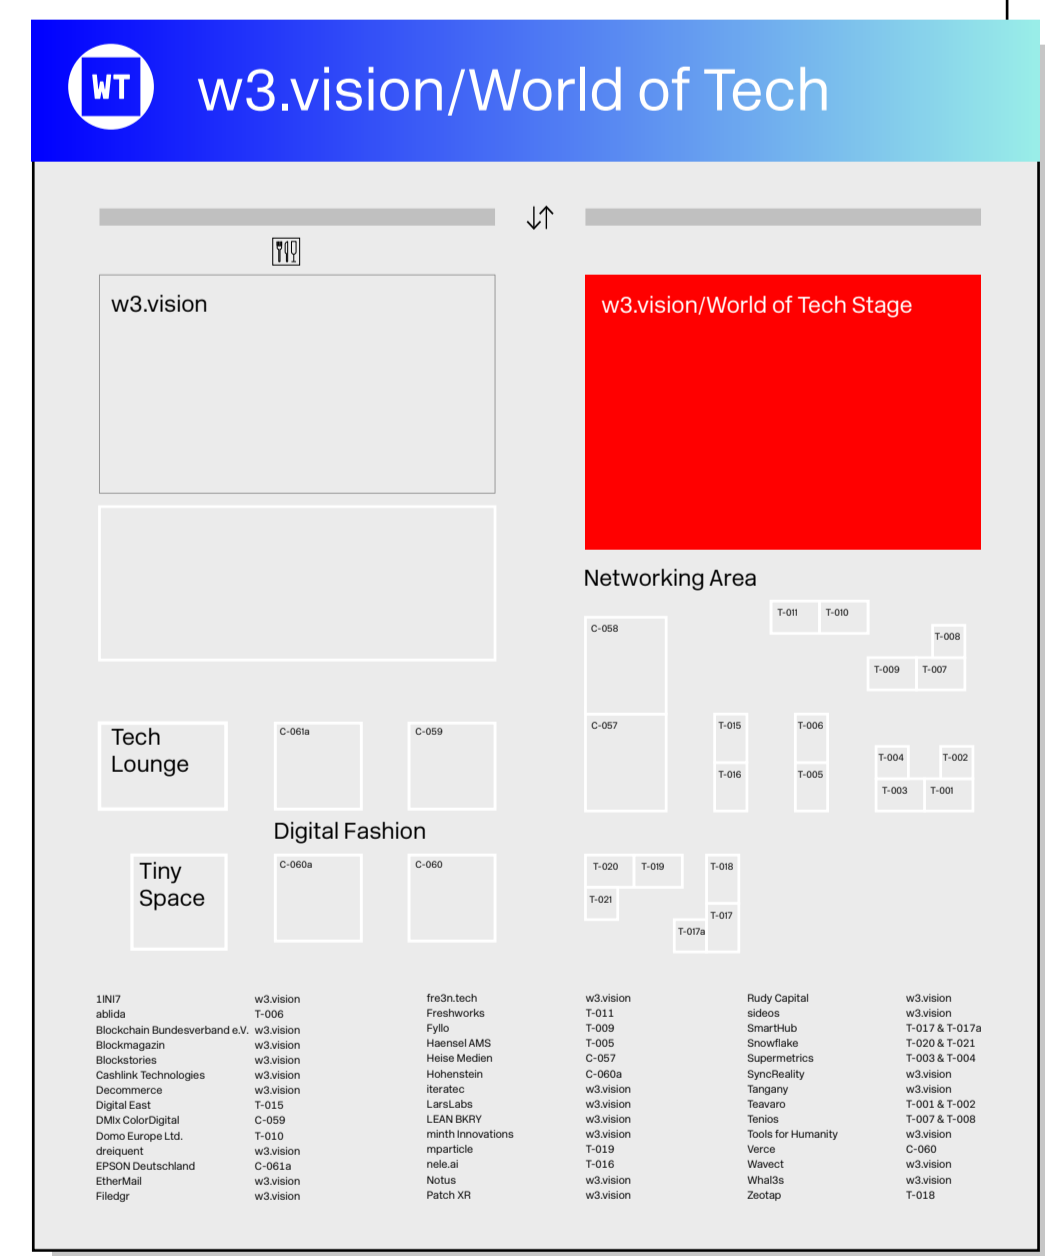

HALL PLAN

DIGITAL MARKETING EXPO & CONFERENCE 2023

Hall 8

Hall 7

Hall 6

Entrance South

LEGEND

- Toilets
- Toilets (barrier-free)
- Food & Drinks
- Smoking Area
- WiFi
- Café
- Info Point
- First Aid
- Cloak Room
- Escalator
- Lounge Area
- Networking Area
- Service Center
- Elevator
- VIP Lounge
- Parking Lot 21
- Parking Lot 22
- Taxi Station
- Shuttle Bus
- Tram Station
- Underground Station
- Local Transport
- Train Station