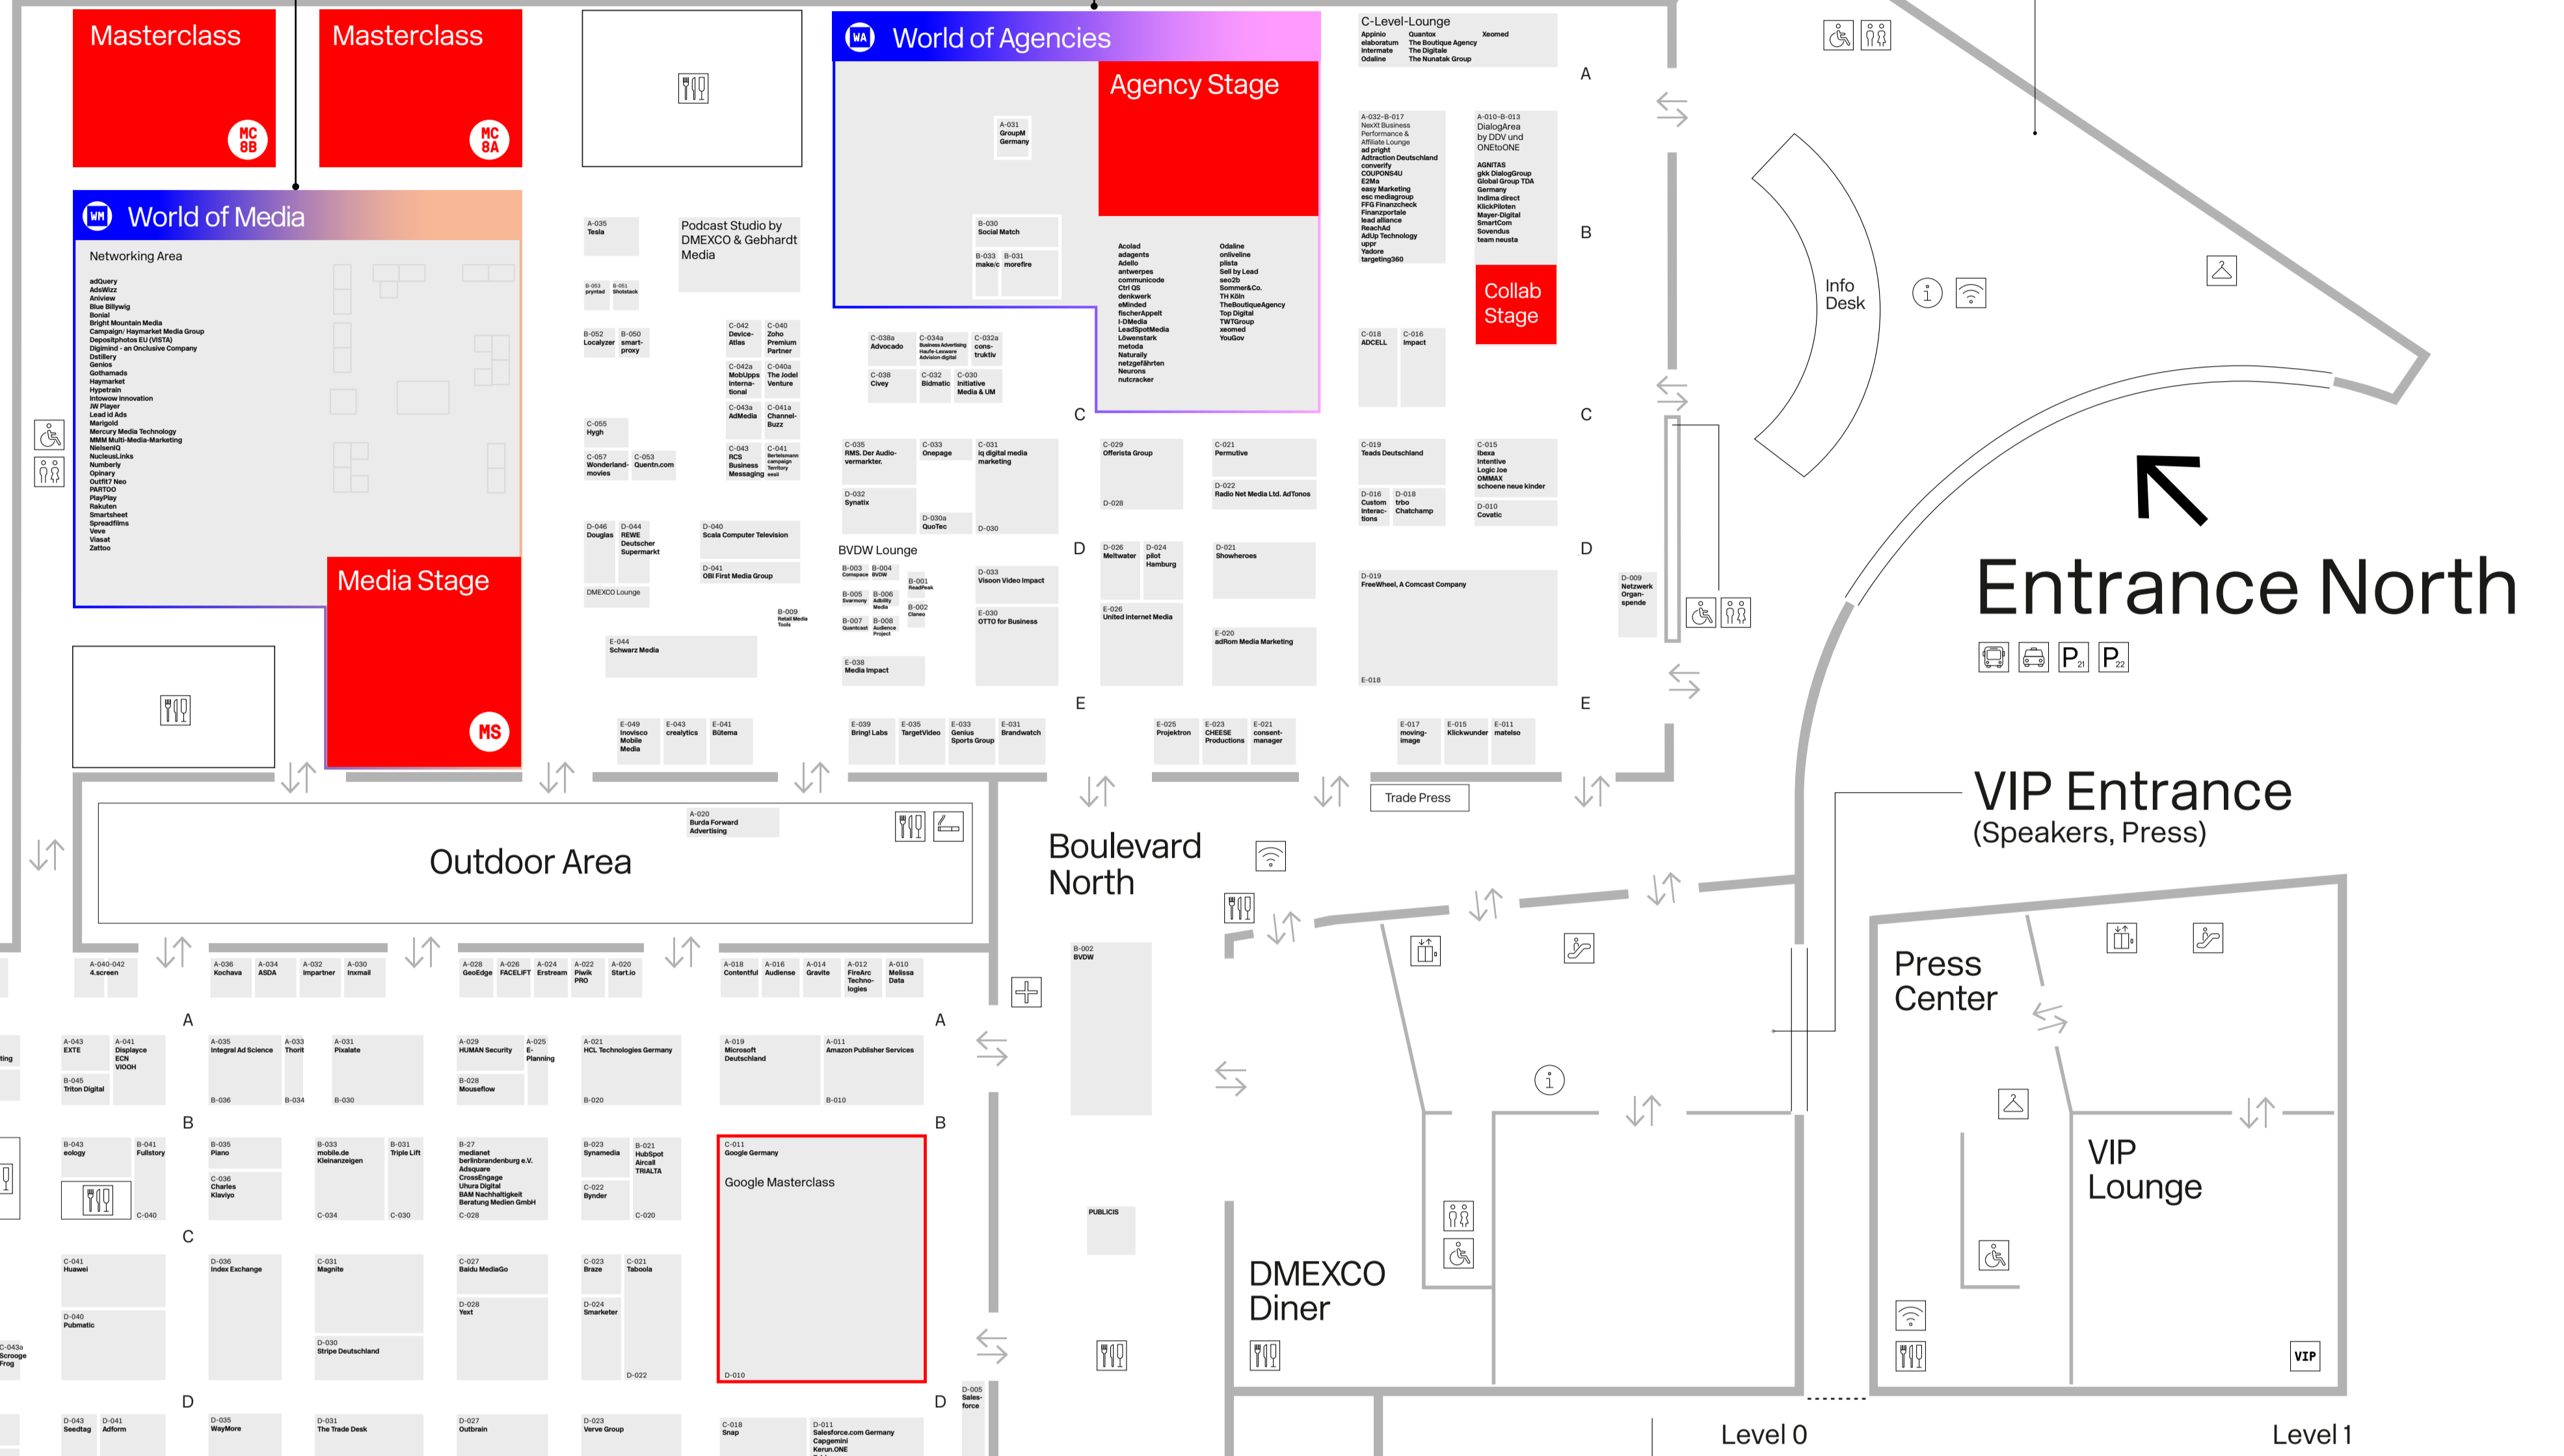

HALL PLAN

DIGITAL MARKETING EXPO & CONFERENCE 2023

Hall 8

Hall 7

Hall 6

Entrance South

LEGEND

- Toilets
- Toilets (barrier-free)
- Food & Drinks
- Smoking Area
- WiFi
- Café
- Info Point
- First Aid
- Cloak Room
- Escalator
- Lounge Area
- Networking Area
- Service Center
- Elevator
- VIP Lounge
- Parking Lot 21
- Parking Lot 22
- Taxi Station
- Shuttle Bus
- Tram Station
- Underground Station
- Local Transport
- Train Station