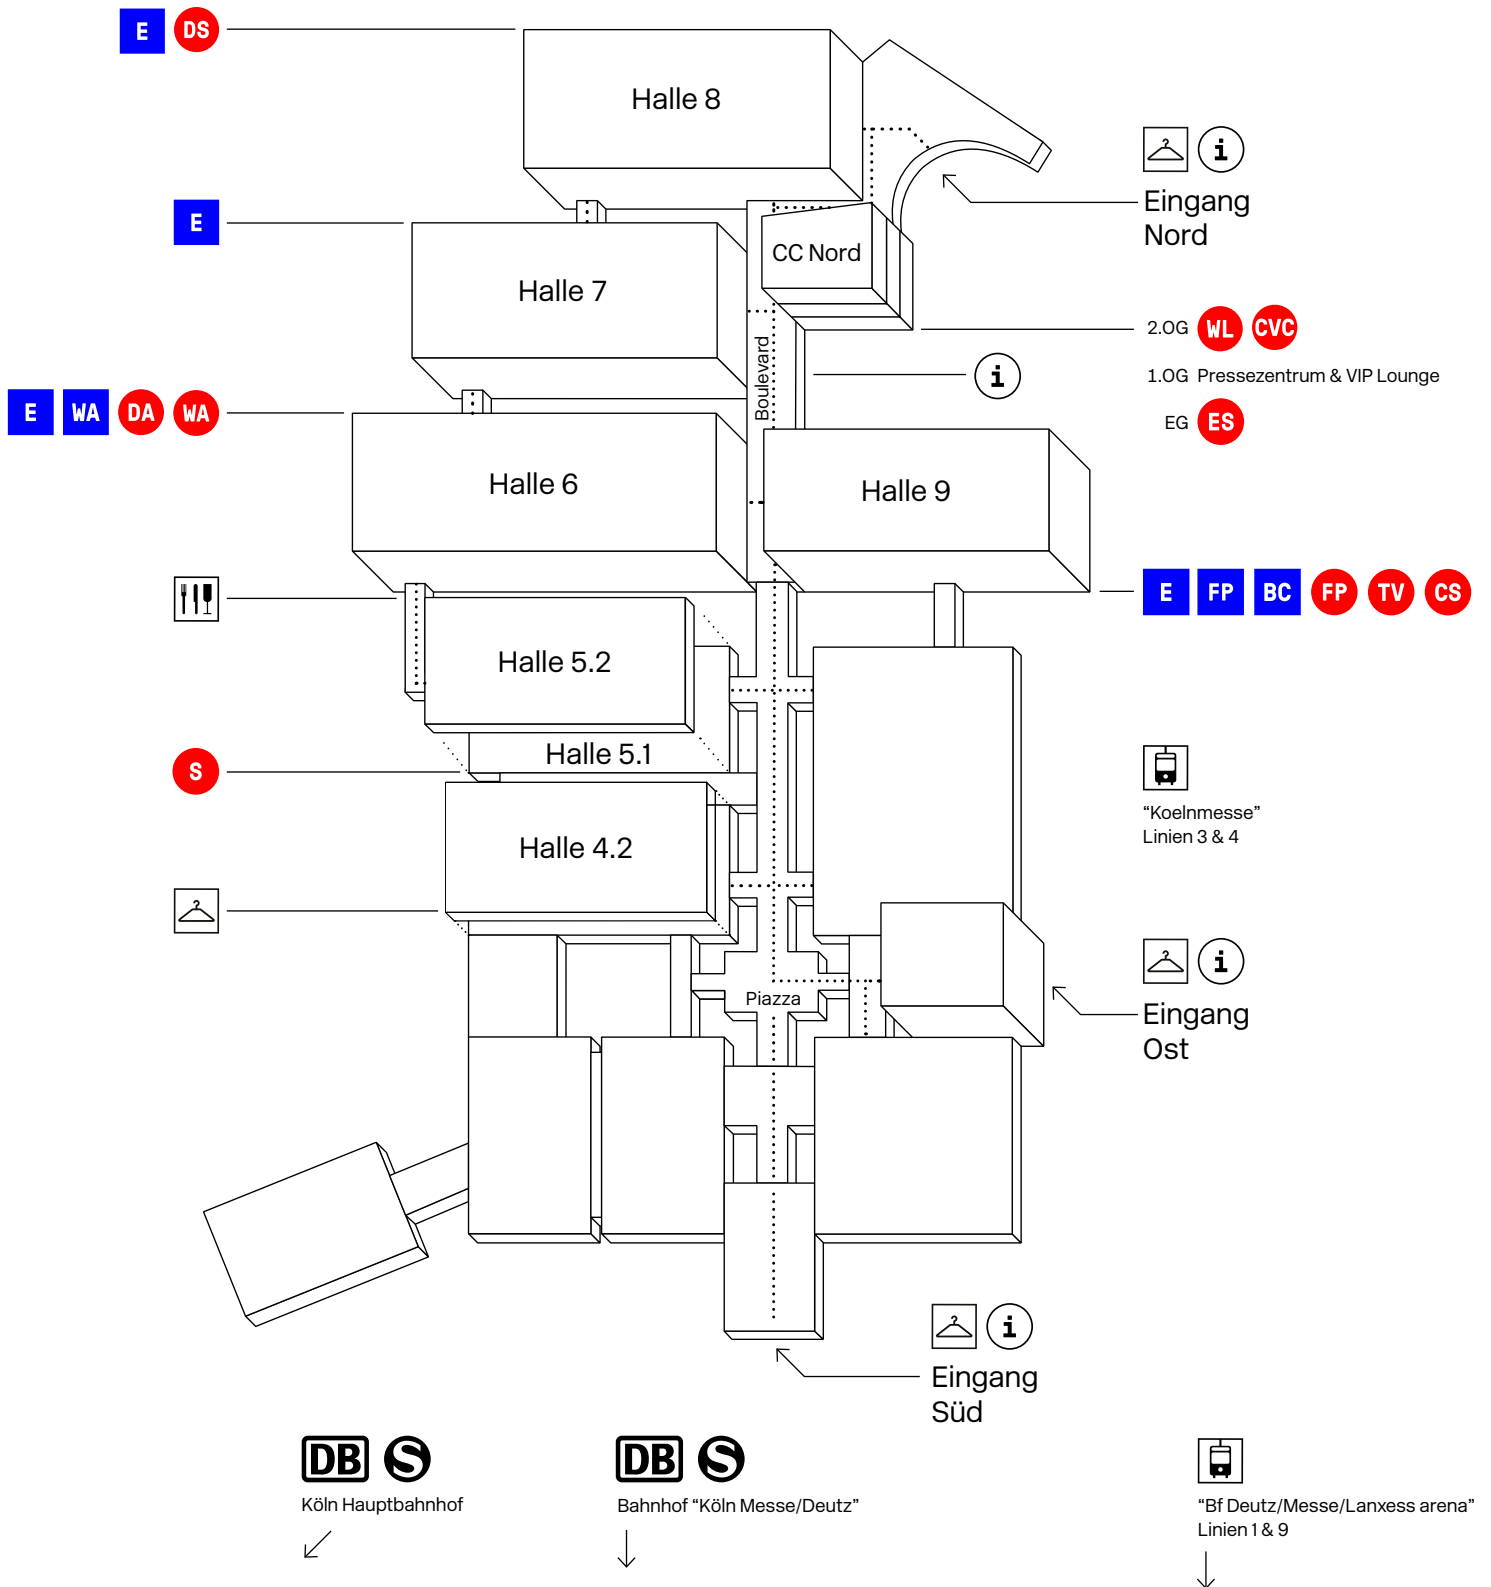

Floorplan

DM
EXCO 19

- | | | | |
|-----------------------------|----------------------------|-----------------------------|------------------------|
| BC Brandcubes | CS Congress Stage | FP Future Park | Food Court |
| E Exposition | CVC CVC Conference | S Seminars | Infopoint |
| FP Future Park | DS Debate Stage | TV TV Studio | ... Laufweg |
| WA World of Agencies | DA Demo Arena | WA World of Agencies | Straßenbahnhaltestelle |
| | ES Experience Stage | WL Work Labs | Garderope |