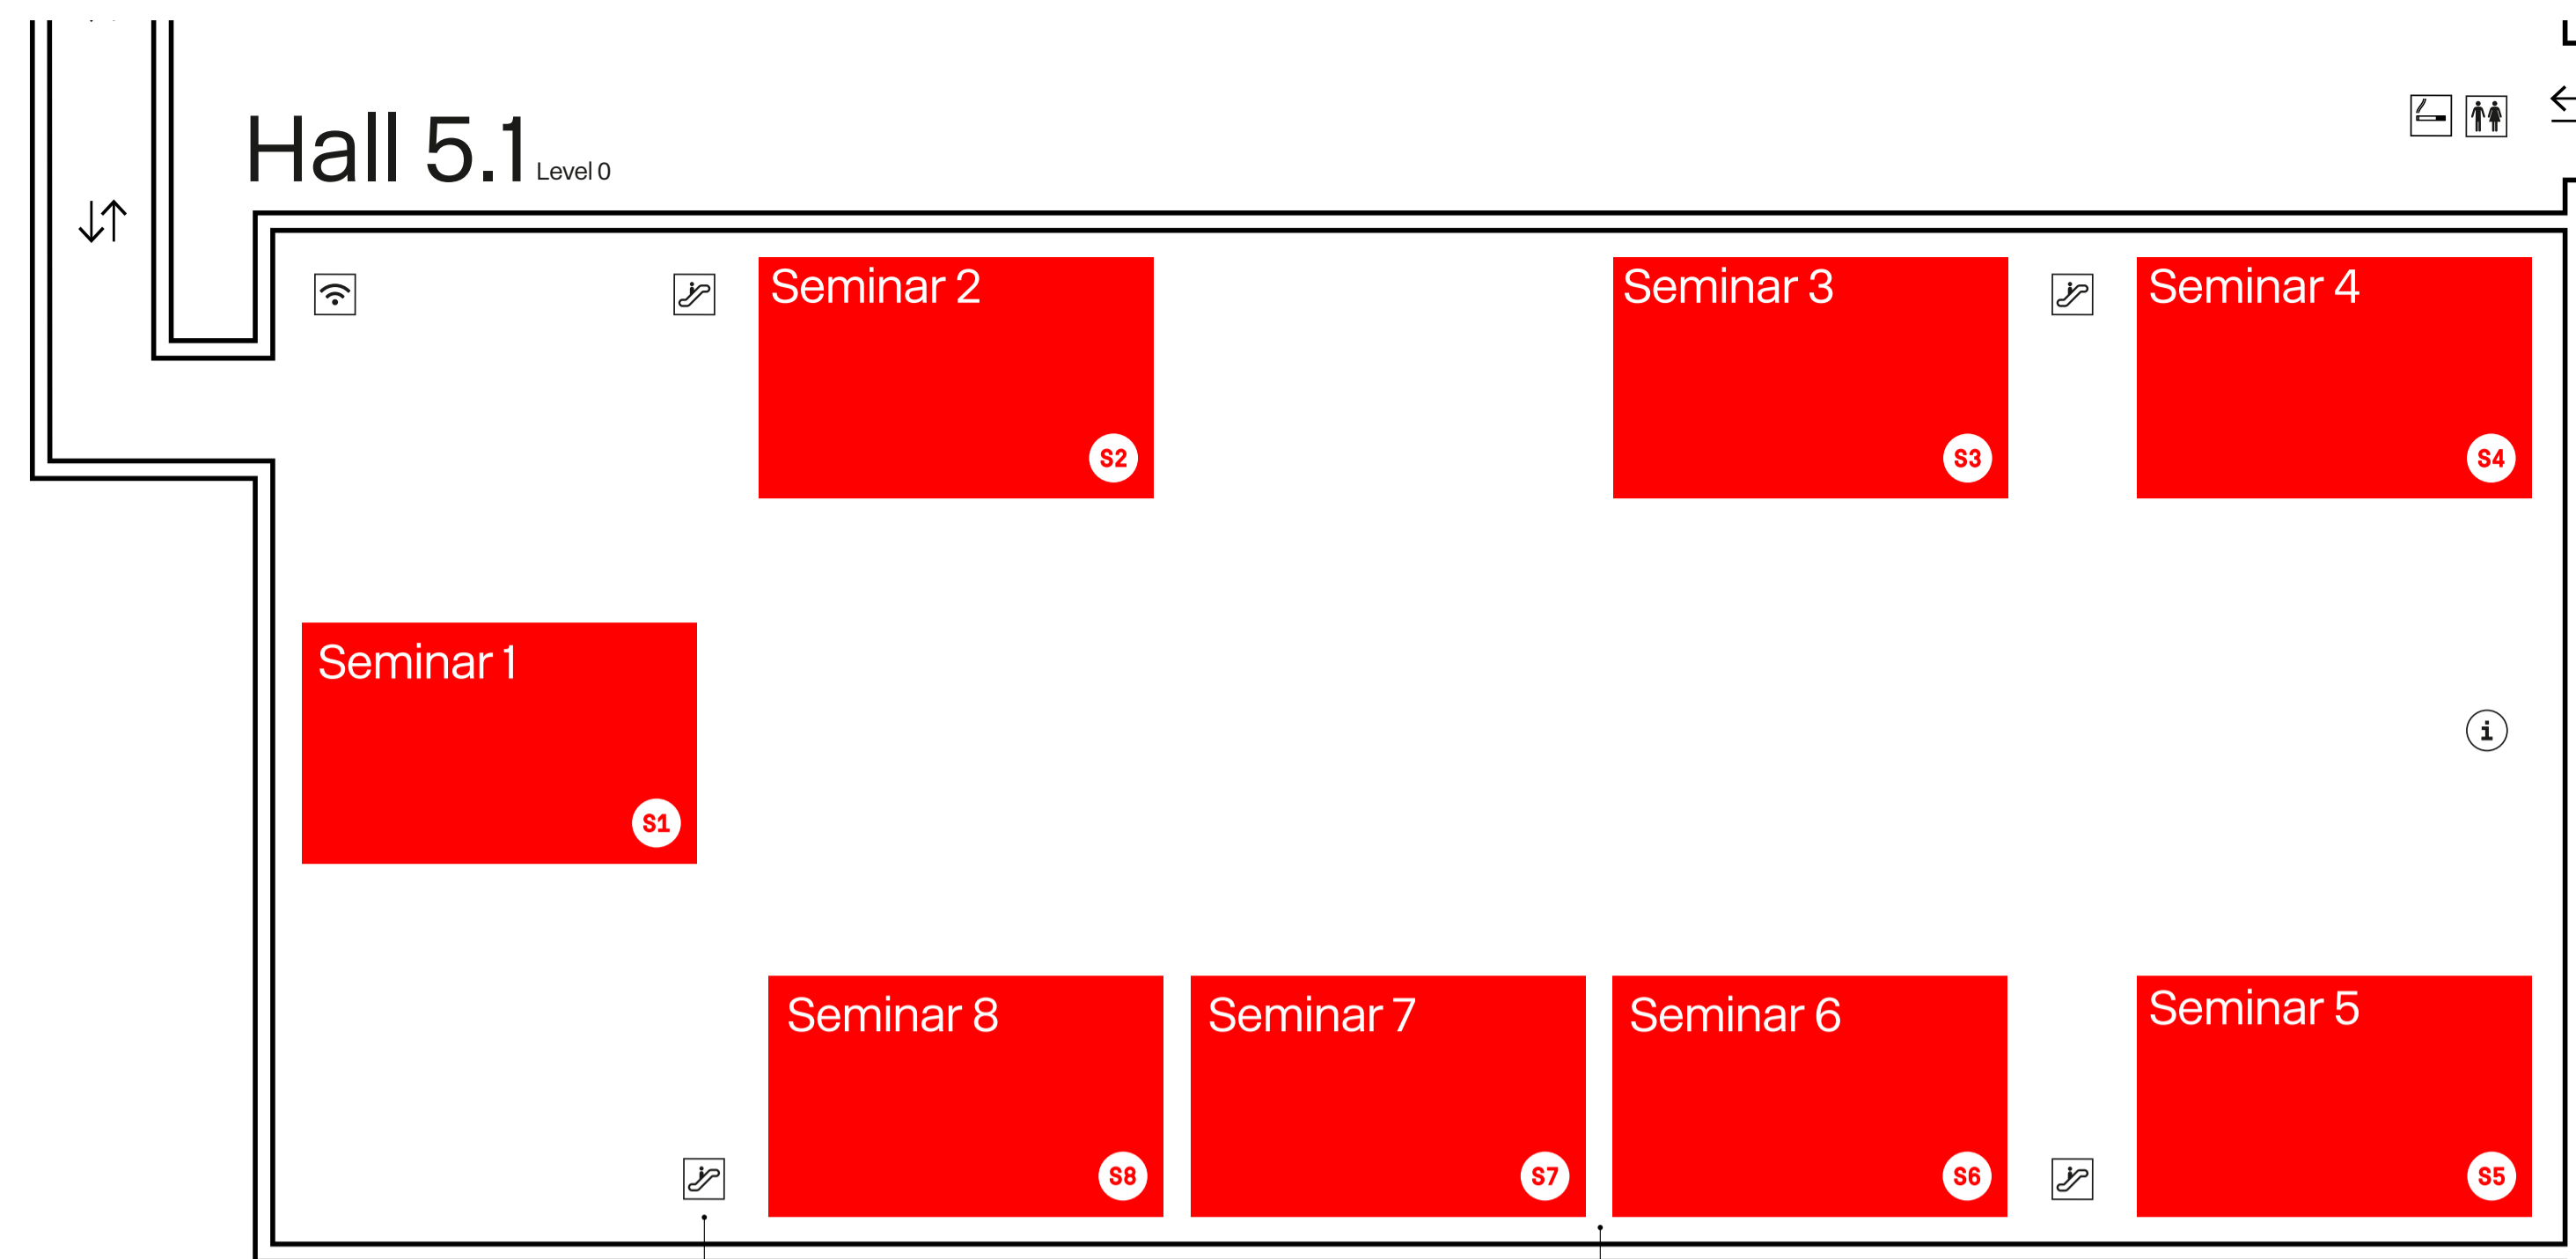

Hall Plan

DM EXCO 19

September 11 & 12, 2019
Cologne

Organizer: koelnmesse, BVDW, ONLINE SPANNTERREKKE by BVDW

Platinum Sponsor
Adobe
Gold Sponsor Conference
salesforce

Hall 8

Hall 7

Hall 6

Hall 9

Please use the escalators to access Hall 5.1 and Food Court in Hall 5.2

Hall 5.2 Food Court

Please use the escalator to access the Food Court in Hall 5.2 from Level 0

← Entrance East

↑ Entrance South

Map Legend

	Toilets		Service Center		Agency Lounge
	Toilets (barrier-free)		Elevator		Congress Stage
	Food & Drinks		VIP Lounge		Debate Stage
	Smoking Area		Parking Lot 21		Demo Arena
	WiFi		Parking Lot 22		Experience Stage
	Mobile Power Station		Taxi Station		Future Park
	Info Point		Shuttle Bus		Seminars
	First Aid		Tram Station		TV Studio
	Cloak Room		Underground Station		World of Agencies
	Escalator		Local Transport		Work Labs
	Lounge Area		Train Station		

Floor Plan