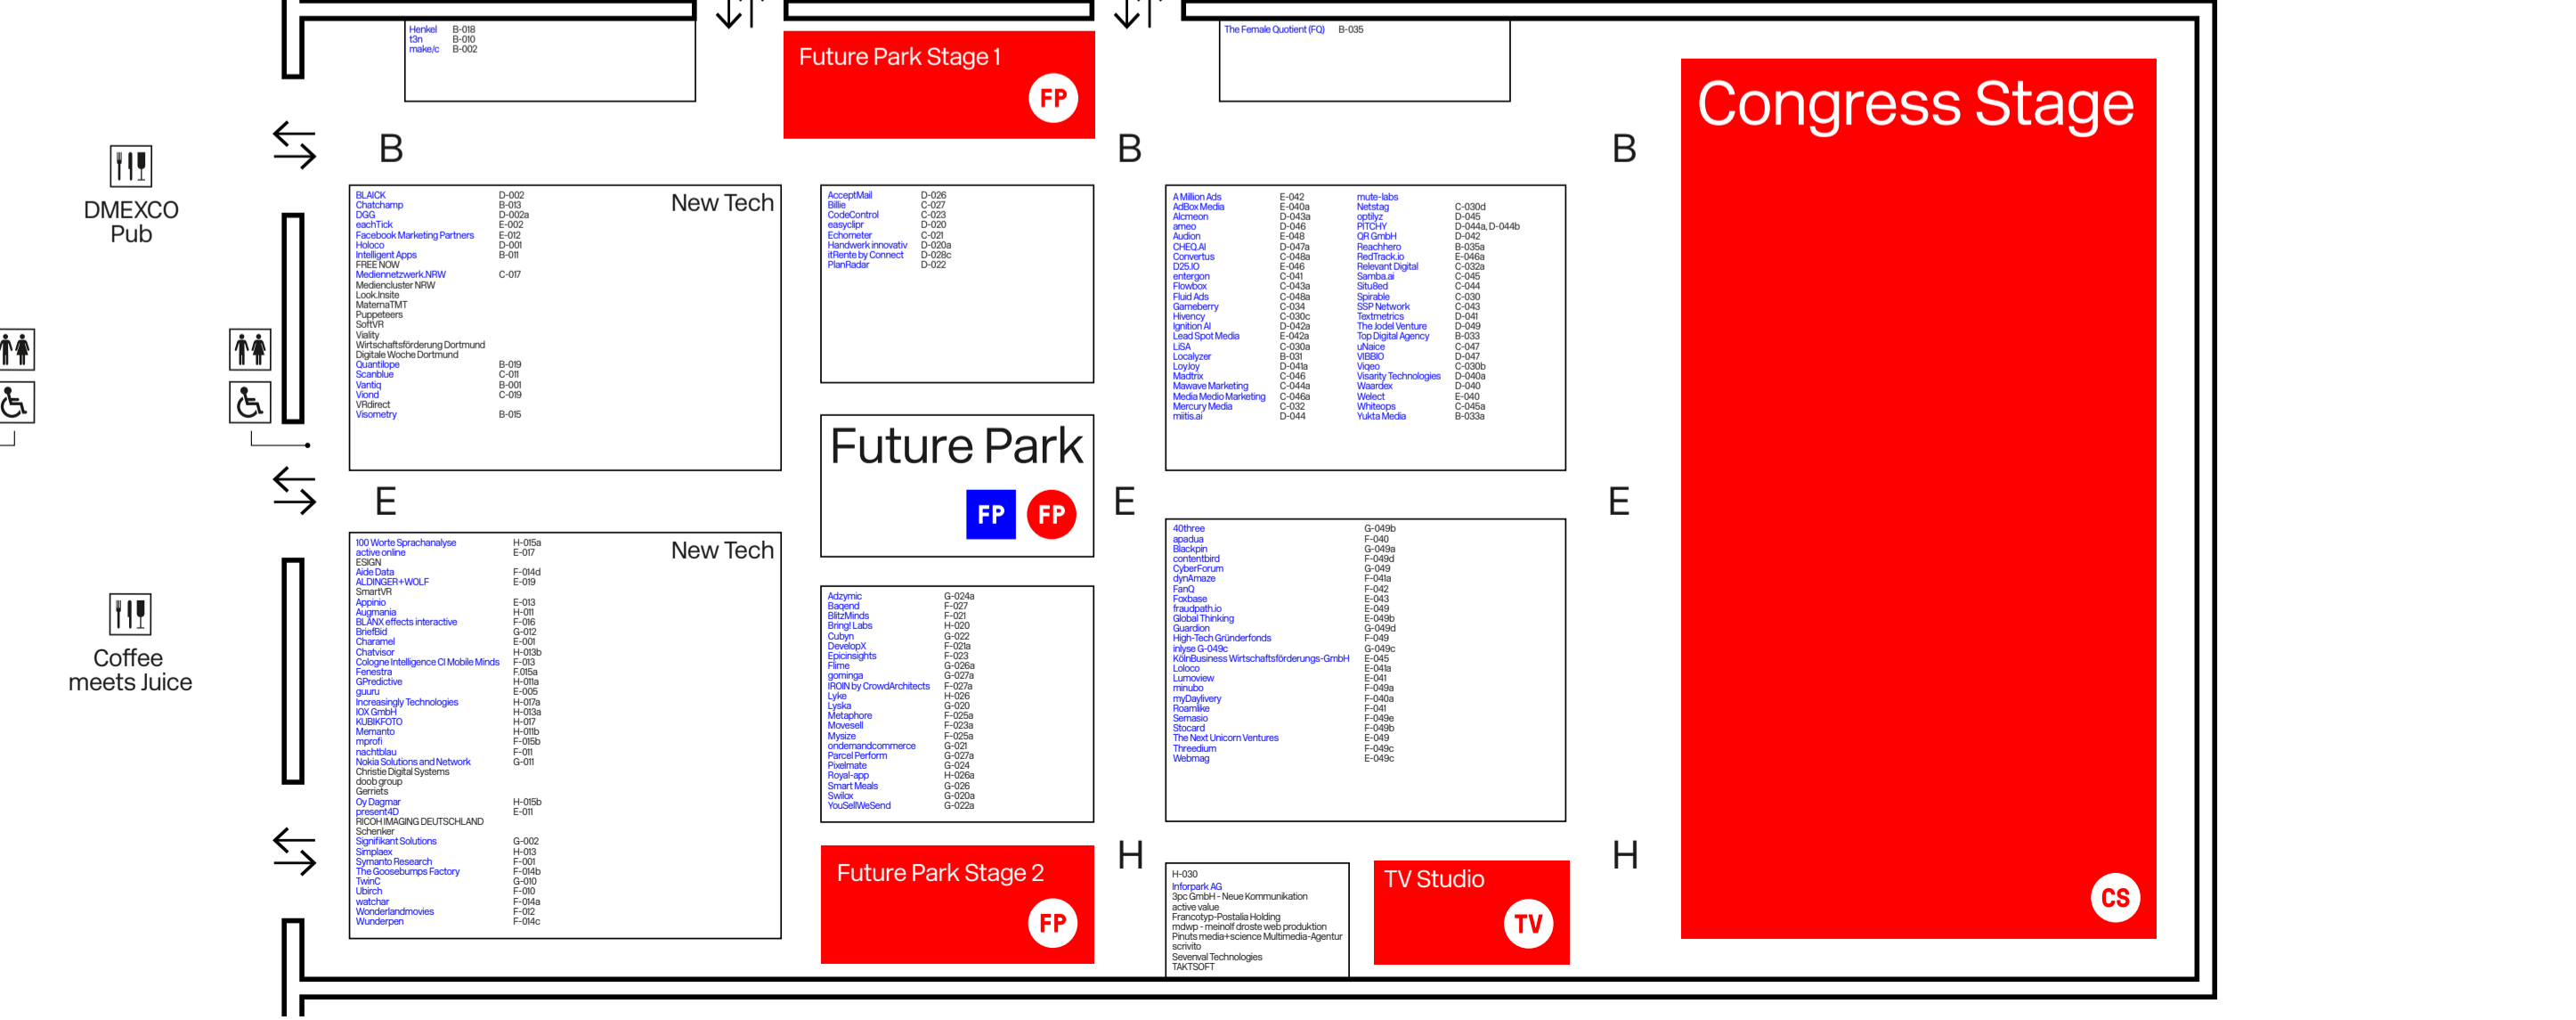

Hall Plan

DM EXCO 19

September 11 & 12, 2019
Cologne

Organizer: koelnmesse, BVDW, ONLINE SPANNTERREKKE by BVDW

Platinum Sponsor
Adobe
Gold Sponsor Conference
salesforce

Hall 8

Hall 7

Hall 6

Hall 9

Please use the escalators to access Hall 5.1 and Food Court in Hall 5.2

Hall 5.2 Food Court

Please use the escalator to access the Food Court in Hall 5.2 from Level 0

← Entrance East

↑ Entrance South

Map Legend

	Toilets		Service Center		Agency Lounge
	Toilets (barrier-free)		Elevator		Congress Stage
	Food & Drinks		VIP Lounge		Debate Stage
	Smoking Area		Parking Lot 21		Demo Arena
	WiFi		Parking Lot 22		Experience Stage
	Mobile Power Station		Taxi Station		Future Park
	Info Point		Shuttle Bus		Seminars
	First Aid		Tram Station		TV Studio
	Cloak Room		Underground Station		World of Agencies
	Escalator		Local Transport		Work Labs
	Lounge Area		Train Station		

Floor Plan