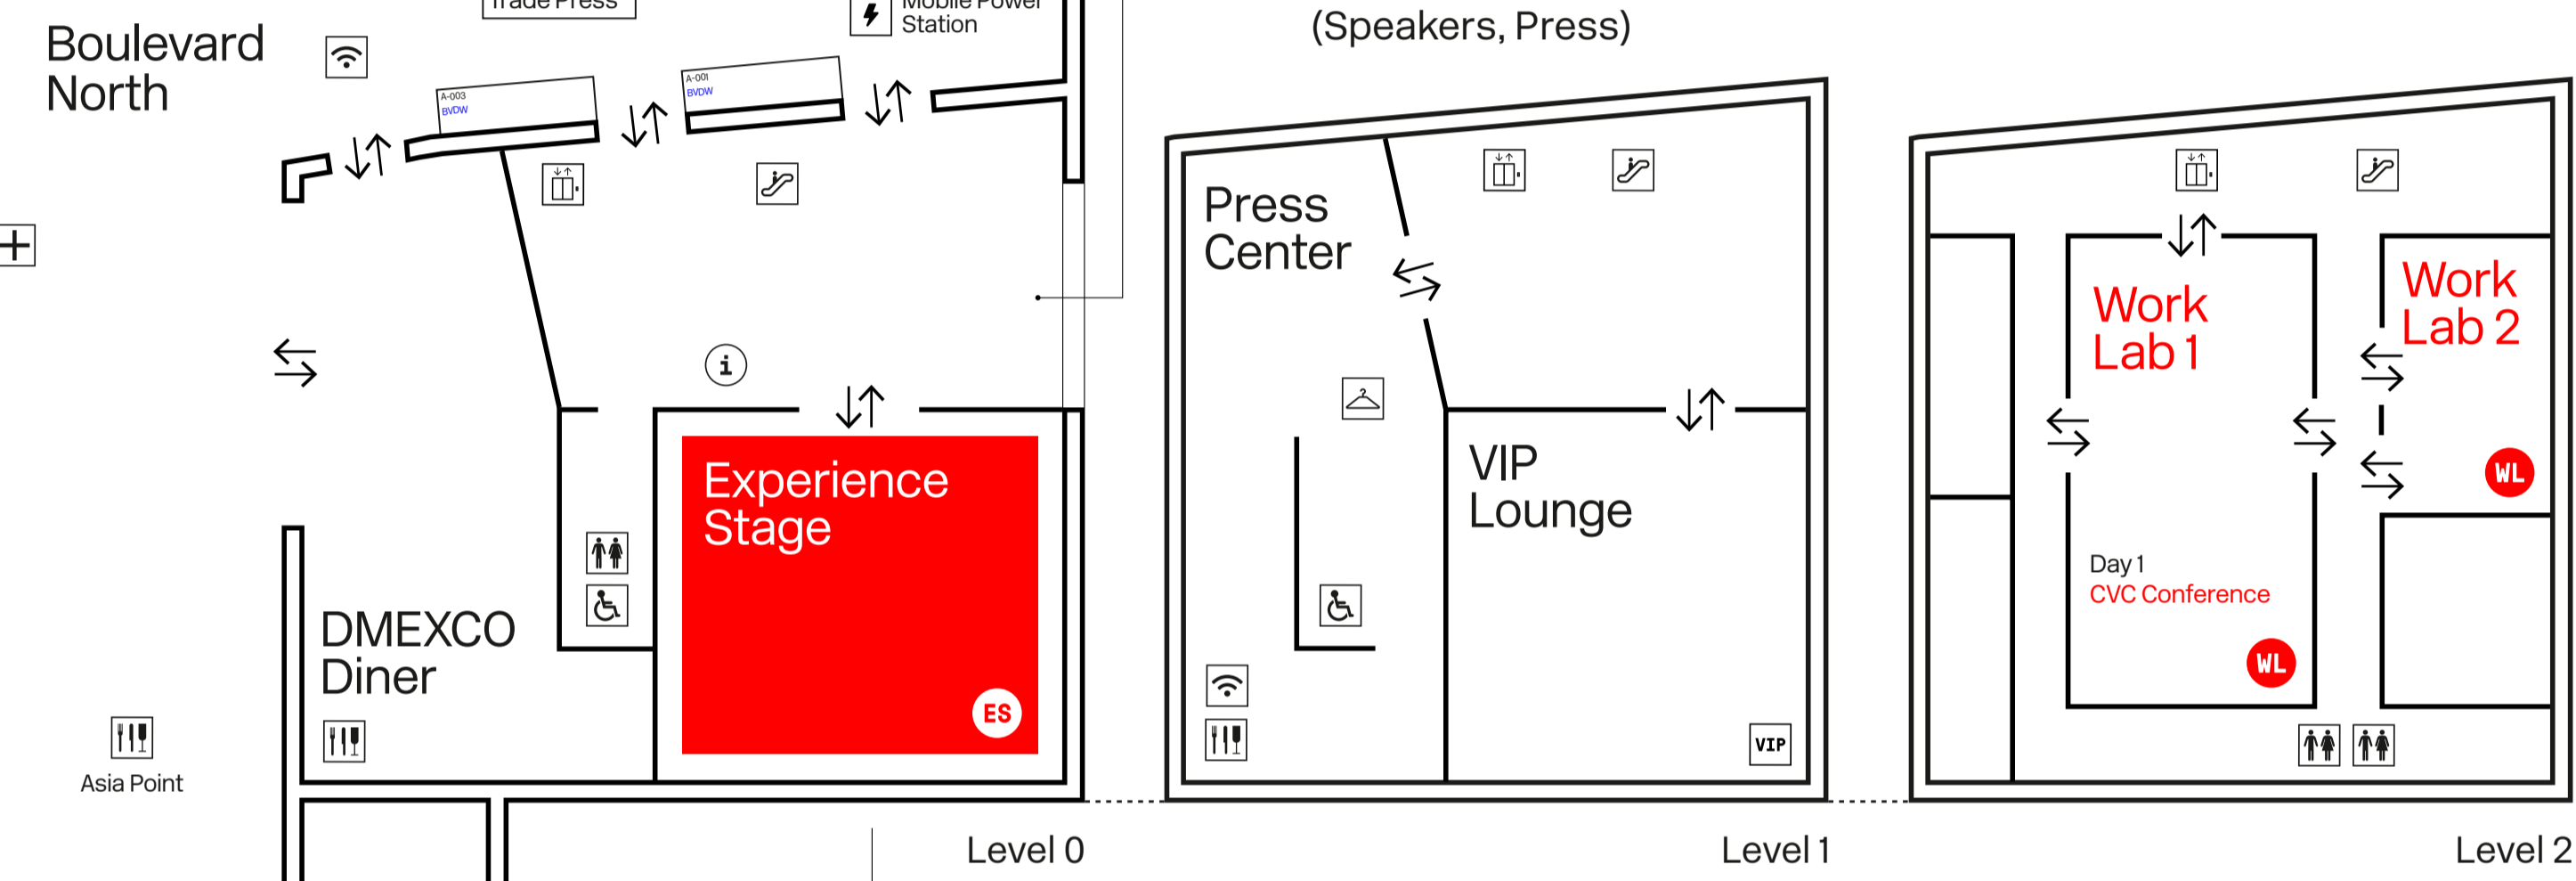

Hall Plan

DM EXCO 19

September 11 & 12, 2019
Cologne

Organizer: koelnmesse, BVDW, ONLINE SPANNTERREKKE by BVDW

Platinum Sponsor
Adobe
Gold Sponsor Conference
salesforce

Hall 8

Hall 7

Hall 6

Hall 9

Please use the escalators to access Hall 5.1 and Food Court in Hall 5.2

Hall 5.2 Food Court

Please use the escalator to access the Food Court in Hall 5.2 from Level 0

← Entrance East

↑ Entrance South

Map Legend

	Toilets		Service Center		Agency Lounge
	Toilets (barrier-free)		Elevator		Congress Stage
	Food & Drinks		VIP Lounge		Debate Stage
	Smoking Area		Parking Lot 21		Demo Arena
	WiFi		Parking Lot 22		Experience Stage
	Mobile Power Station		Taxi Station		Future Park
	Info Point		Shuttle Bus		Seminars
	First Aid		Tram Station		TV Studio
	Cloak Room		Underground Station		World of Agencies
	Escalator		Local Transport		Work Labs
	Lounge Area		Train Station		

Floor Plan