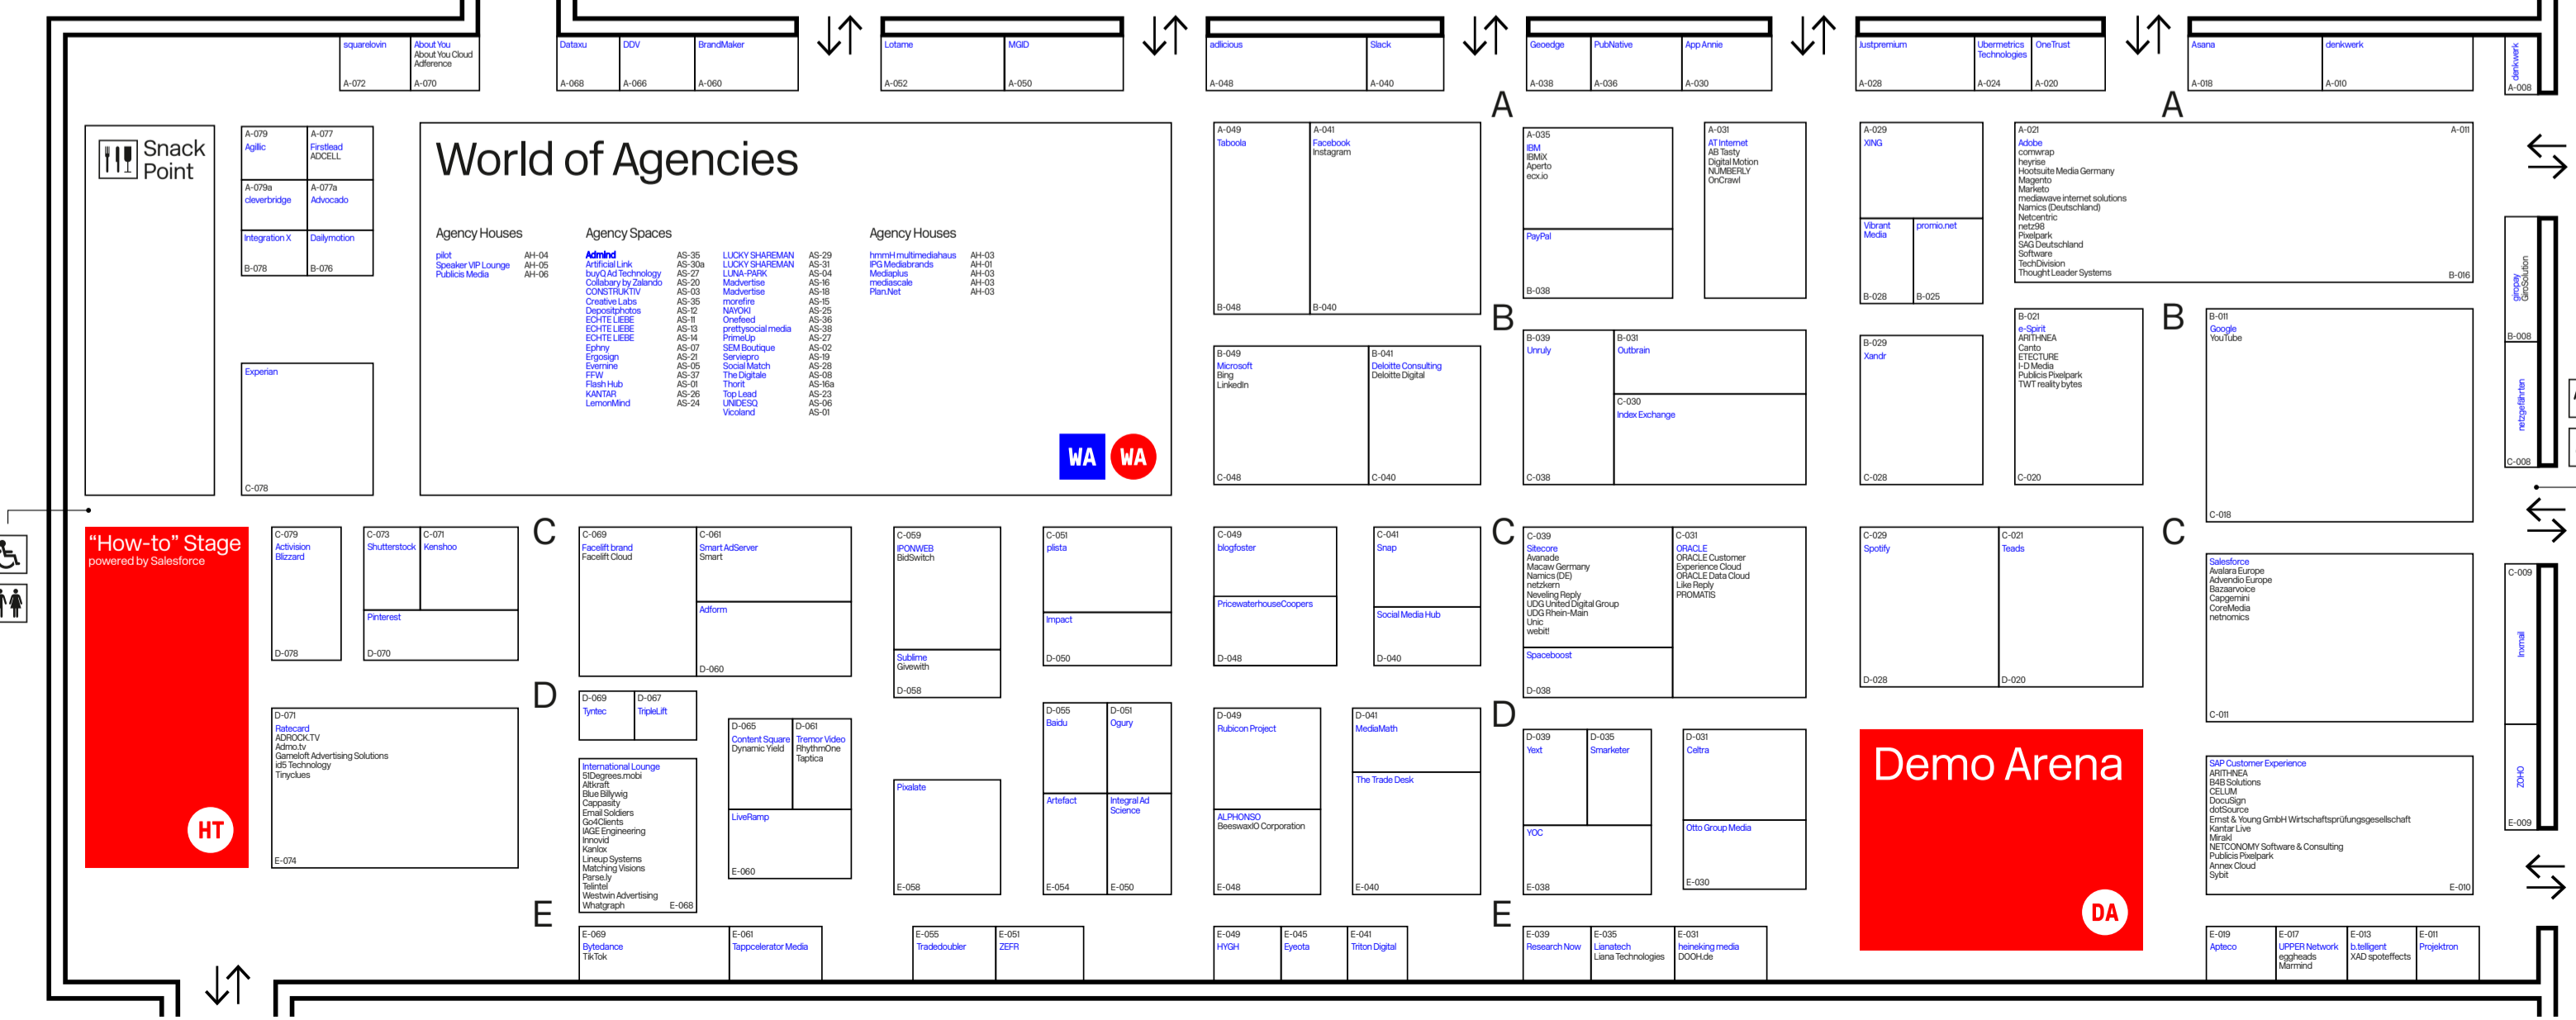

Hall Plan

DM EXCO 19

September 11 & 12, 2019
Cologne

Organizer: koelnmesse, BVDW, ONLINE SPANNTERREKKE by BVDW

Platinum Sponsor
Adobe
Gold Sponsor Conference
salesforce

Hall 8

Hall 7

Hall 6

Hall 9

Please use the escalators to access Hall 5.1 and Food Court in Hall 5.2

Hall 5.2 Food Court

Please use the escalator to access the Food Court in Hall 5.2 from Level 0

← Entrance East

↑ Entrance South

Map Legend

	Toilets		Service Center		Agency Lounge
	Toilets (barrier-free)		Elevator		Congress Stage
	Food & Drinks		VIP Lounge		Debate Stage
	Smoking Area		Parking Lot 21		Demo Arena
	WiFi		Parking Lot 22		Experience Stage
	Mobile Power Station		Taxi Station		Future Park
	Info Point		Shuttle Bus		Seminars
	First Aid		Tram Station		TV Studio
	Cloak Room		Underground Station		World of Agencies
	Escalator		Local Transport		Work Labs
	Lounge Area		Train Station		

Floor Plan