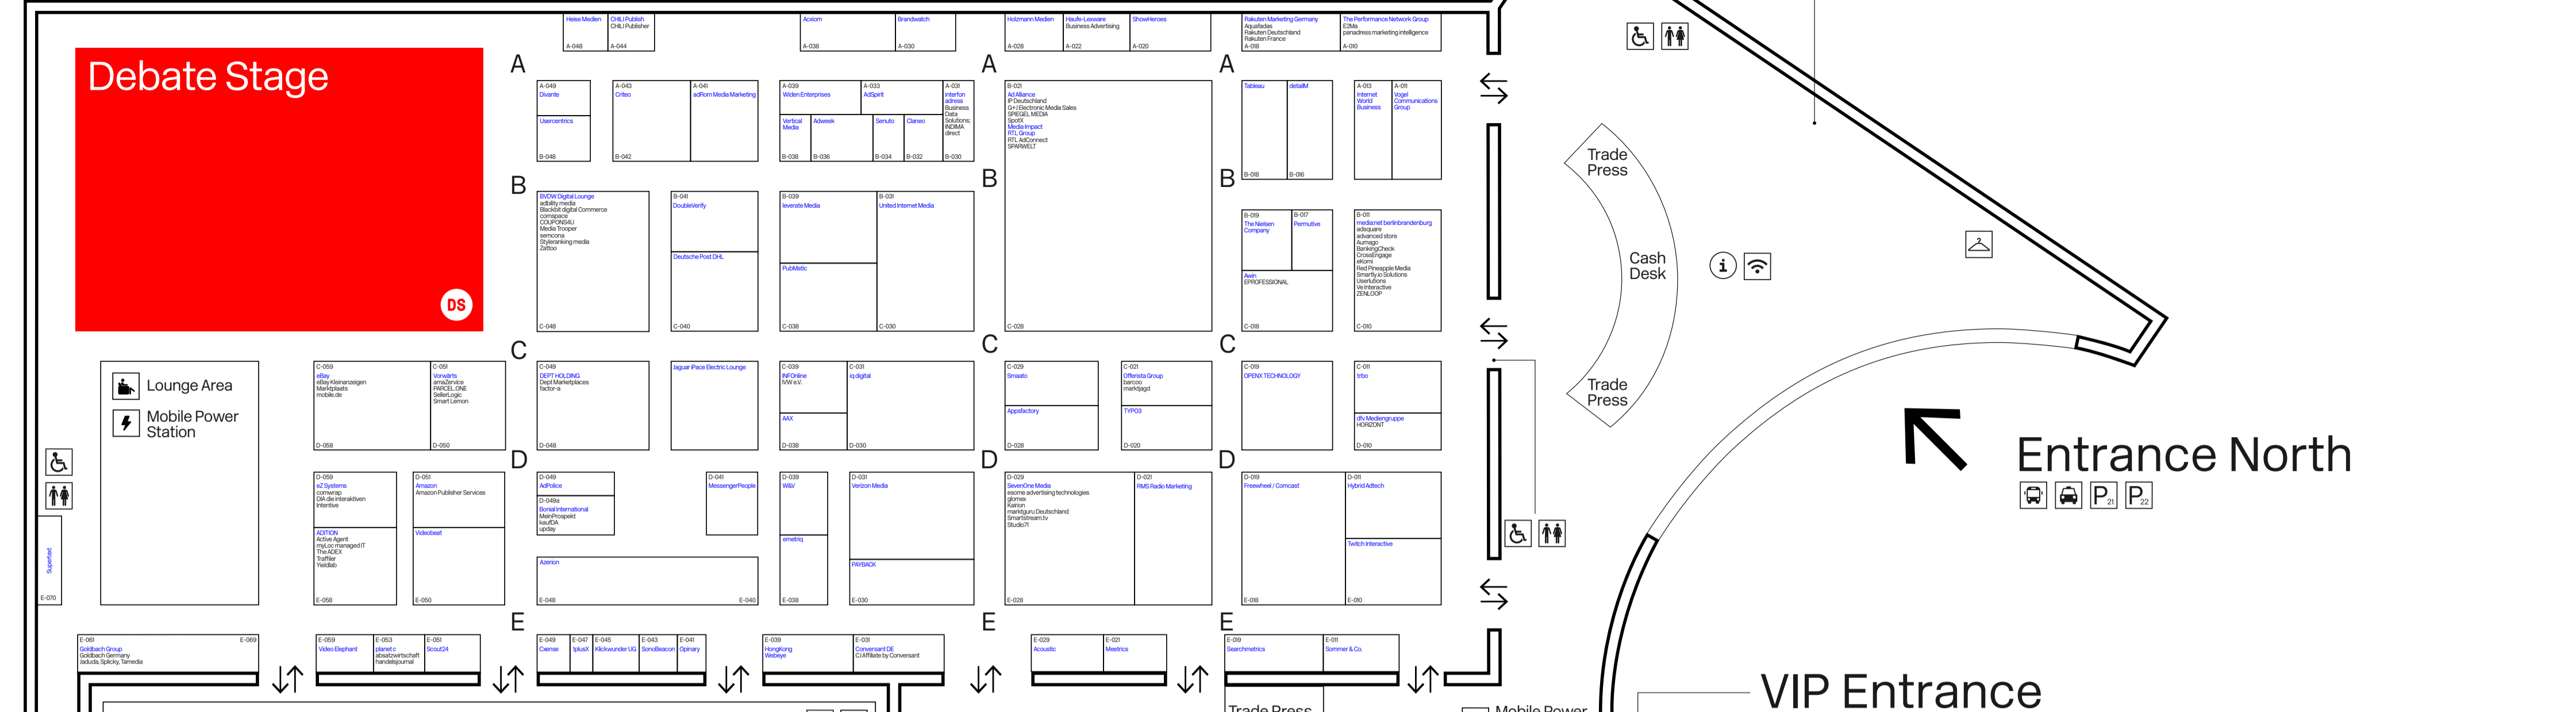

Hall Plan

DM EXCO 19

September 11 & 12, 2019
Cologne

Organizer: koelnmesse, BVDW, ONLINE SPANNTERREKKE by BVDW

Platinum Sponsor
Adobe
Gold Sponsor Conference
salesforce

Hall 8

Hall 7

Hall 6

Hall 9

Please use the escalators to access Hall 5.1 and Food Court in Hall 5.2

Hall 5.2 Food Court

Please use the escalator to access the Food Court in Hall 5.2 from Level 0

← Entrance East

↑ Entrance South

Map Legend

	Toilets		Service Center		Agency Lounge
	Toilets (barrier-free)		Elevator		Congress Stage
	Food & Drinks		VIP Lounge		Debate Stage
	Smoking Area		Parking Lot 21		Demo Arena
	WiFi		Parking Lot 22		Experience Stage
	Mobile Power Station		Taxi Station		Future Park
	Info Point		Shuttle Bus		Seminars
	First Aid		Tram Station		TV Studio
	Cloak Room		Underground Station		World of Agencies
	Escalator		Local Transport		Work Labs
	Lounge Area		Train Station		

Floor Plan