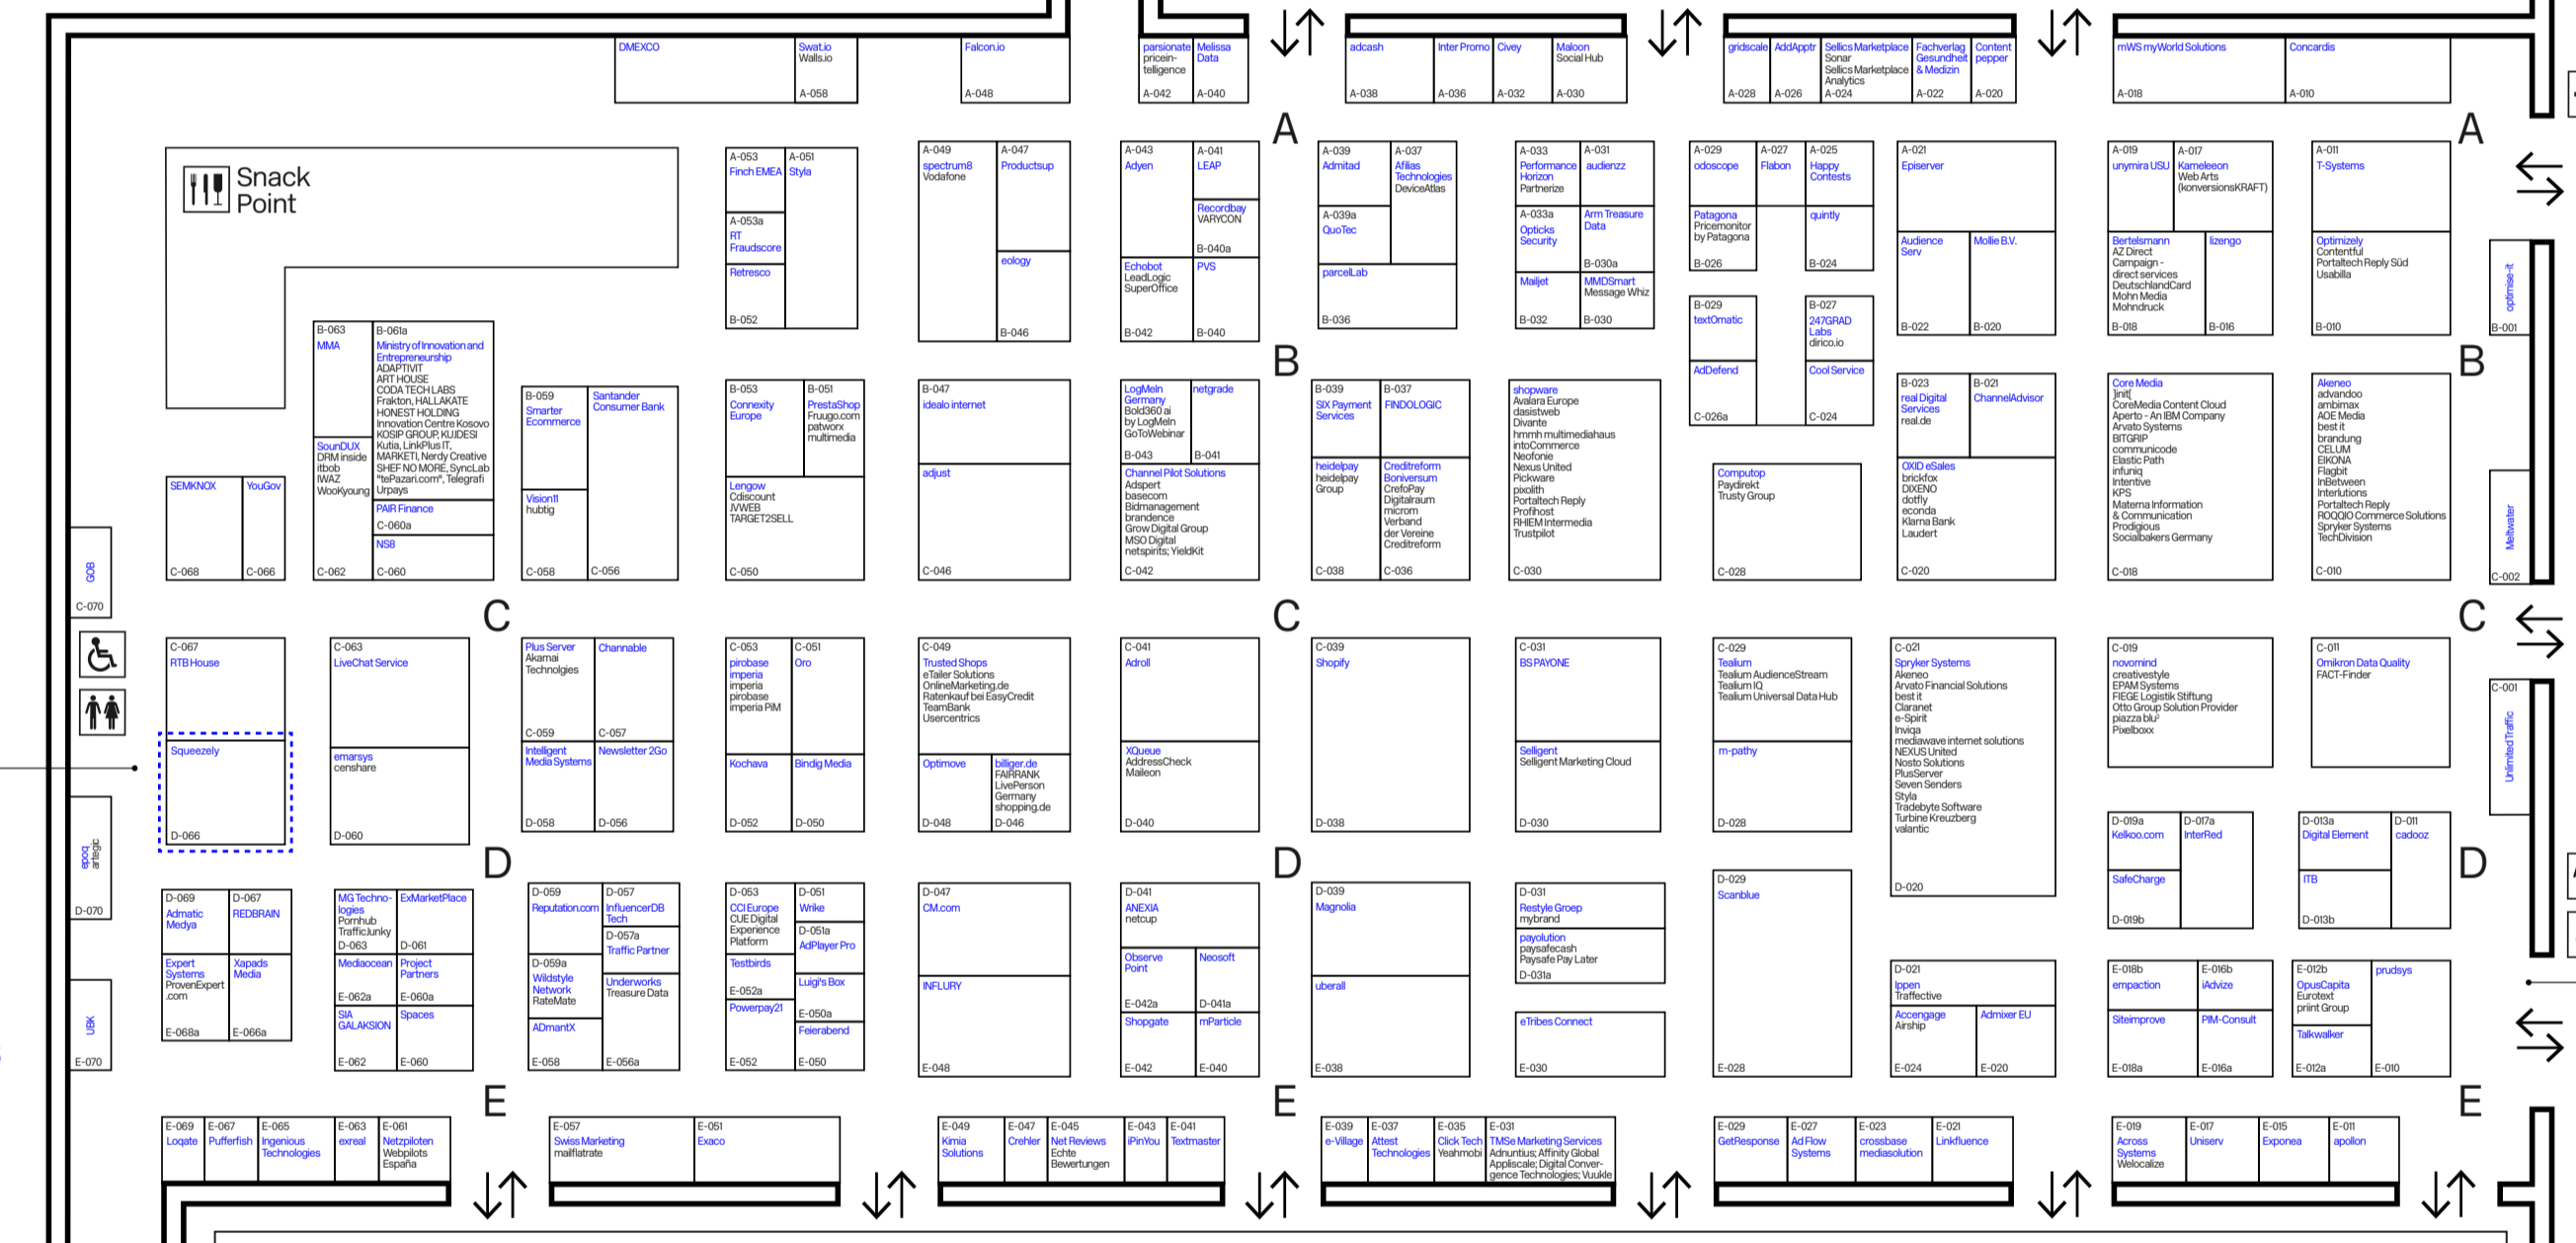

Hall Plan

DM EXCO 19

September 11 & 12, 2019
Cologne

Organizer: koelnmesse, BVDW, ONLINE SPANNTERREKKE by BVDW

Platinum Sponsor
Adobe
Gold Sponsor Conference
salesforce

Hall 8

Hall 7

Hall 6

Hall 9

Please use the escalators to access Hall 5.1 and Food Court in Hall 5.2

Hall 5.2 Food Court

Please use the escalator to access the Food Court in Hall 5.2 from Level 0

← Entrance East

↑ Entrance South

Map Legend

	Toilets		Service Center		Agency Lounge
	Toilets (barrier-free)		Elevator		Congress Stage
	Food & Drinks		VIP Lounge		Debate Stage
	Smoking Area		Parking Lot 21		Demo Arena
	WiFi		Parking Lot 22		Experience Stage
	Mobile Power Station		Taxi Station		Future Park
	Info Point		Shuttle Bus		Seminars
	First Aid		Tram Station		TV Studio
	Cloak Room		Underground Station		World of Agencies
	Escalator		Local Transport		Work Labs
	Lounge Area		Train Station		

Floor Plan