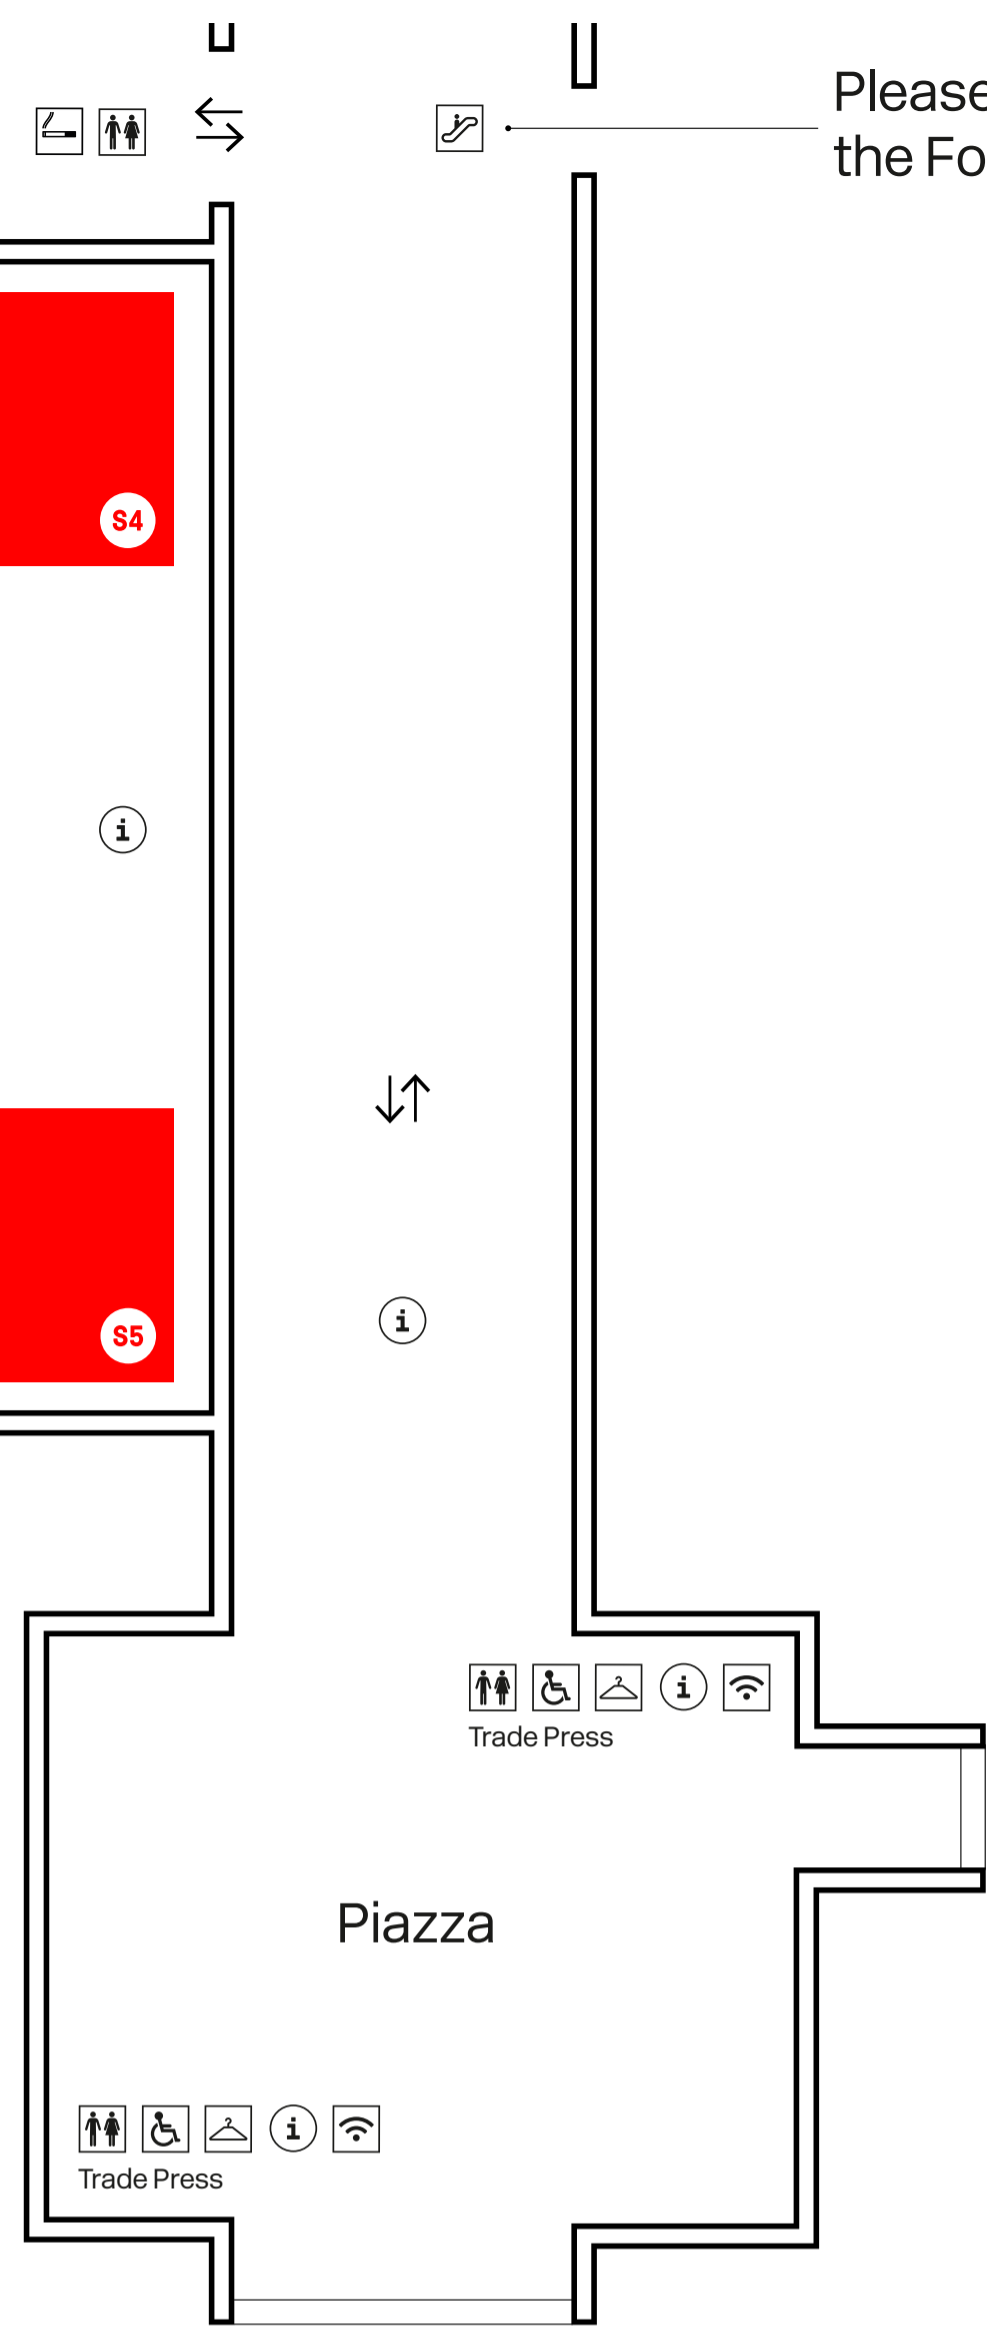

Hall 9

Please use the escalators to access Hall 5.1 and Food Court in Hall 5.2

Hall 5.2 Food Court

Please use the escalator to access the Food Court in Hall 5.2 from Level 0

← Entrance East

↑ Entrance South

Map Legend

	Toilets		Service Center		Agency Lounge
	Toilets (barrier-free)		Elevator		Congress Stage
	Food & Drinks		VIP Lounge		Debate Stage
	Smoking Area		Parking Lot 21		Demo Arena
	WiFi		Parking Lot 22		Experience Stage
	Mobile Power Station		Taxi Station		Future Park
	Info Point		Shuttle Bus		Seminars
	First Aid		Tram Station		TV Studio
	Cloak Room		Underground Station		World of Agencies
	Escalator		Local Transport		Work Labs
	Lounge Area		Train Station		

Floor Plan