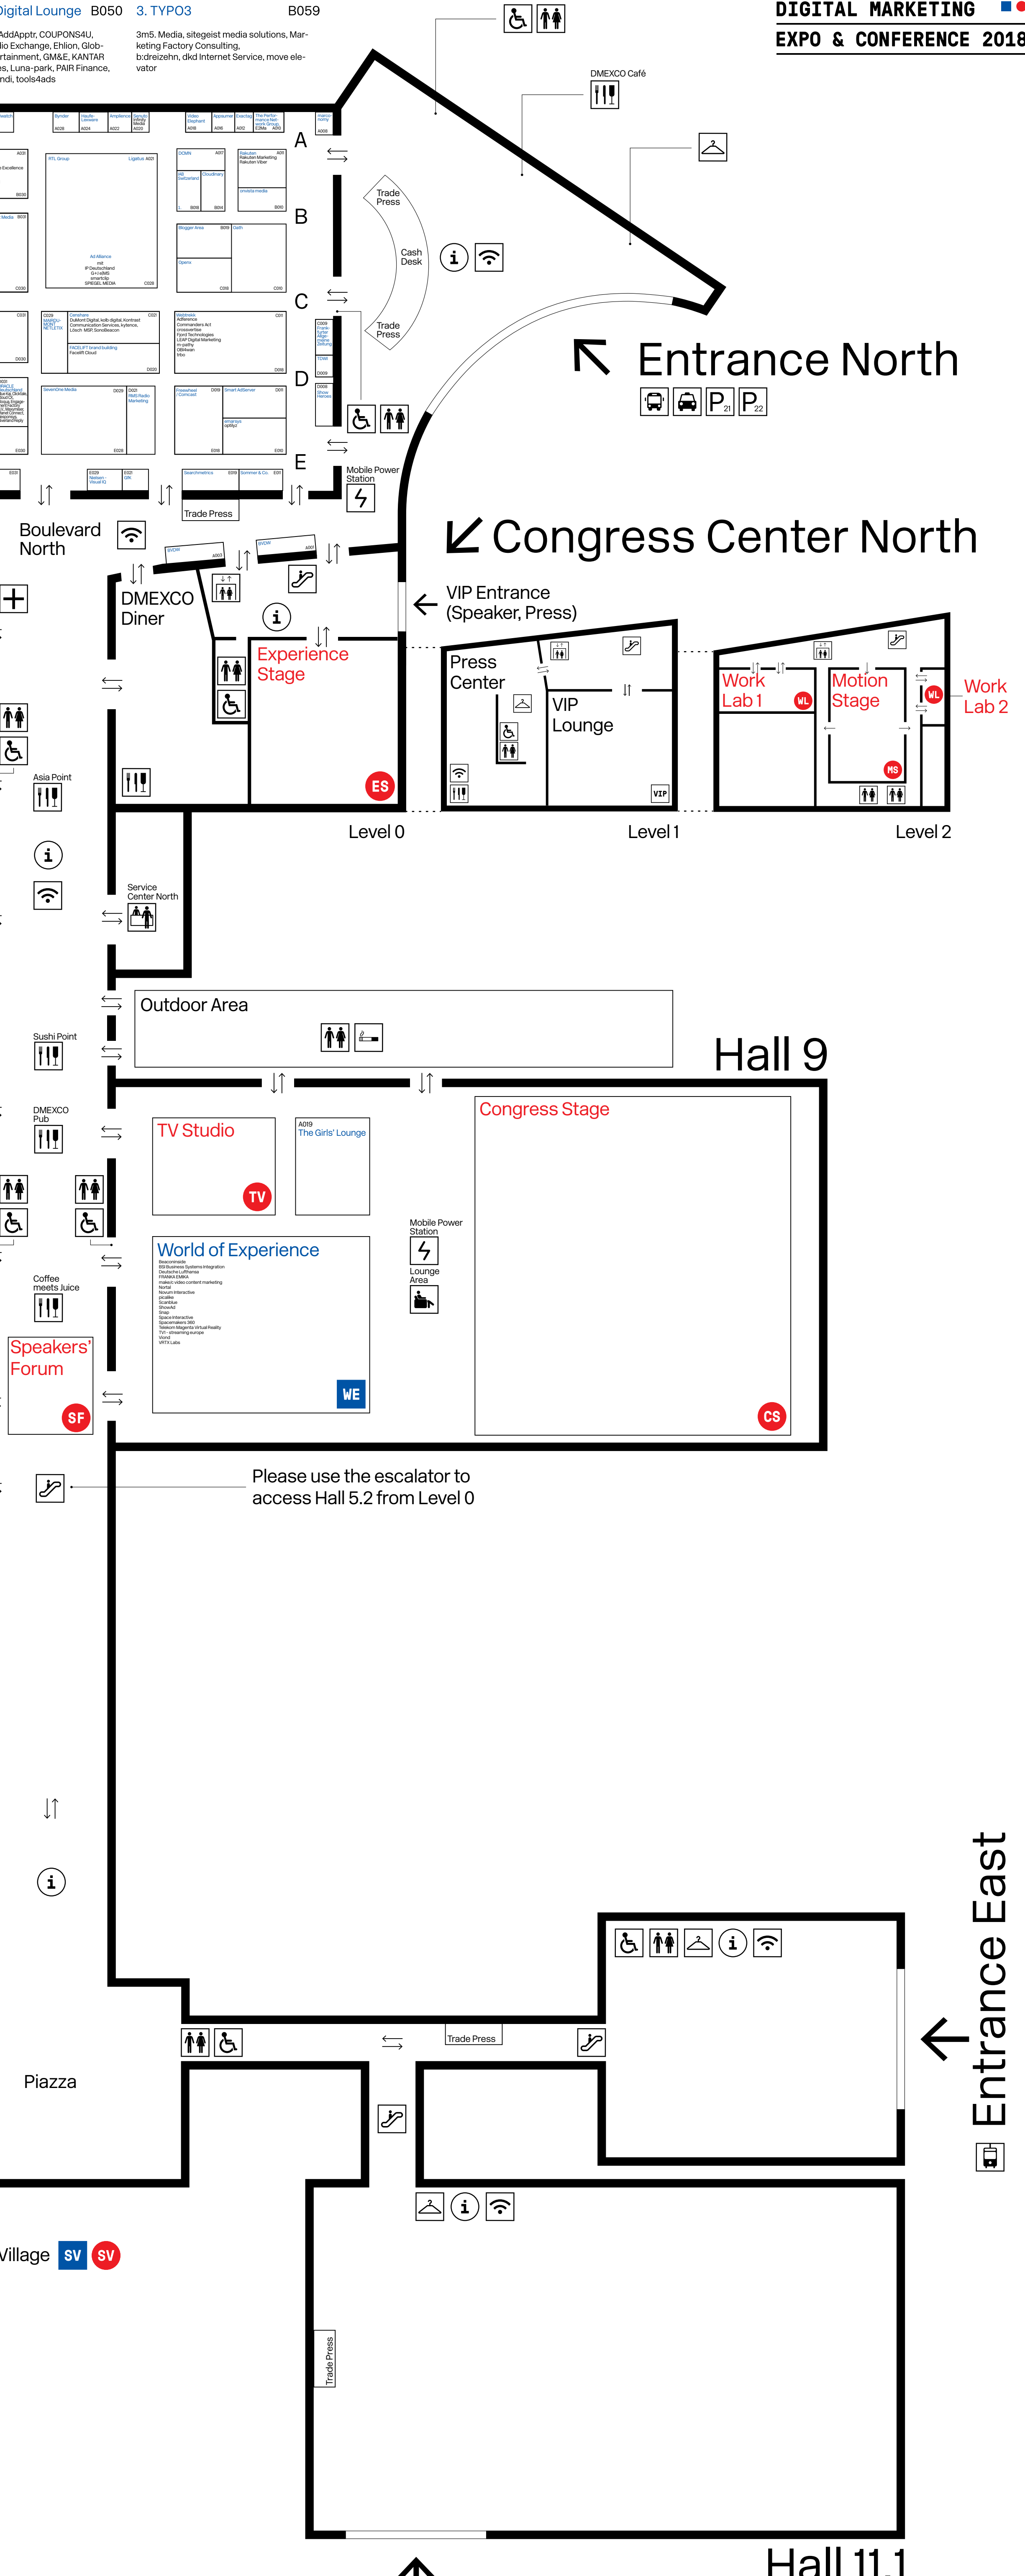

Hall Plan

Hall 6
Debate Stage DS
Agency Lounge AL

Hall 5.1
Seminar 1 S1
Seminar 2 S2
Seminar 3 S3
Seminar 4 S4
Seminar 5 S5
Seminar 6 S6
Seminar 7 S7
Seminar 8 S8

Hall 5.2
Food Court
Stage 1
Stage 2
Start-up Village SV